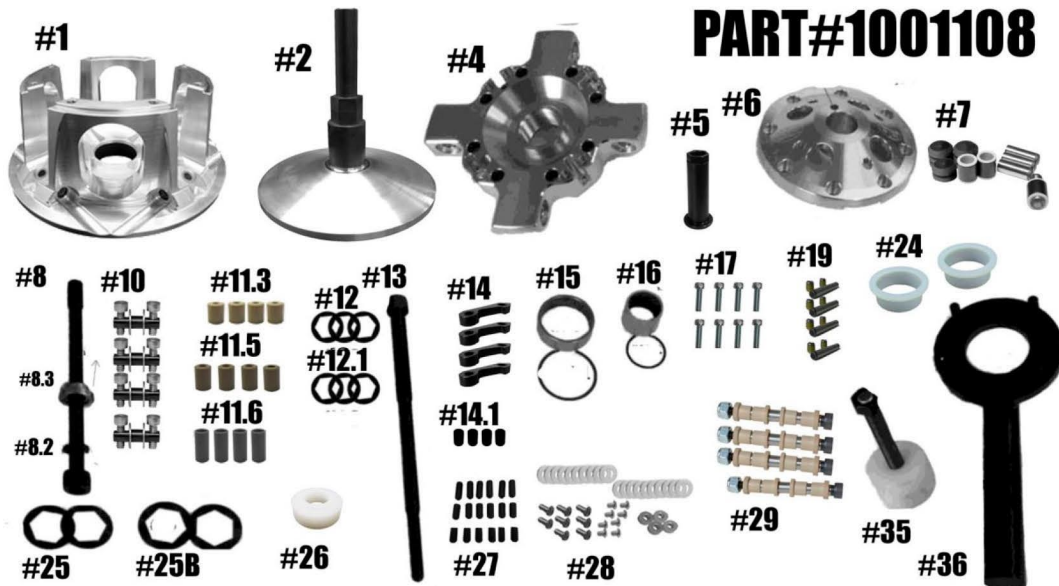

# STM RAGE 8 QUICK CHANGE 30MM

## PART#1001108

ITEM#	PART#	DESCRIPTION	QTY
1	1001117	SNOWMOBILE RAGE 8 PRIMARY MOVABLE SHEAVE	1
2,3	1001088 / 1001086	SNOWMOBILE NON-HD PRIMARY FIXED SHEAVE AND POST ASSY	1
4	1001114	RAGE 8 SNOWMOBILE QUICK-CHANGE SPIDER	1
5	1001103	SNOWMOBILE PRIMARY CLUTCH QUICK-CHANGE SLEEVE	1
6	1001118	RAGE 8 PRIMARY CLUTCH COVER	1
7	1001651	COMPOSITE ROLLER-BUSHING STYLE PIN ROLLER KIT for RAGE 4 & 8 SPIDER NON-WIDE	1
8	PER APPLICATION	CLUTCH BOLT (TORQUE TO 60/75 FT/LBS)	1
8.2	PER APPLICATION	CLUTCH BOLT LOCK WASHER	1
8.3	PER APPLICATION	CLUTCH BOLT SPACER	1
10	1001023	RAGE 6 & 8 1 <sup>ST</sup> STAGE ARM PIN ASSY	4
11.3	1001040	RAGE 8 MOVABLE ROLLER .312 (Set or 4)	1
11.5	1001041	RAGE 8 MOVABLE ROLLER .500 (Set or 4)	1
11.6	1001042	RAGE 8 MOVABLE ROLLER .625 (Set or 4)	1
12	1001123	30MM QUICK-CHANGE BELT SHIM .03 THICK	3
12.1	1001124	30MM QUICK-CHANGE BELT SHIM .06 THICK	3
13	PER APPLICATION	PULLER	1
14	1001024	1 <sup>ST</sup> STAGE HD M5 ARM	4
14.1	1001330	1 <sup>ST</sup> STAGE ARM BUSHING	4
15	2610/VH181	MOVABLE BUSHING w/RETAINING CLIP	1
16	1810/VH131	COVER BUSHING w/RETAINING CLIP	1
17	1001095	SNOWMOBILE PRIMARY 4 & 8 ARM COVER SCREW SET	1
19	1001028	PRIMARY 1 <sup>ST</sup> STAGE ROLLER PIN ASSEMBLY	4
24	1001091	TRA SPRING SPACER	2
25	1001131	QUICK-CHANGE SPIDER SHIM .03 THICK	2
25B	1001132	QUICK-CHANGE SPIDER SHIM .06 THICK	2
26	1001093	SPRING SPACER for QUICK-CHANGE RAGE PRIMARY CLUTCH	1
27	1001094	RAGE PRIMARY CAM ARM POSITIONING ADJUSTMENT SET SCREW SET	1
28	1001006	1 <sup>ST</sup> STAGE 8 ARM M5 FASTENER KIT	1
29	HIGHLIGHTED IS USED	CAM ARM PIN CONVERSION OPTIONS	4
	1001321	5/16" FIXED PIN for .470 WIDE WEIGHT	
	1001319	5/16" FIXED PIN for .570 WIDE WEIGHT	
	1001326	8MM YAMAHA PIN for .570 WIDE WEIGHT	
	1001323	3/4" PIN for .470 WIDE WEIGHT	
35	1001122	RAGE SNOWMOBILE & UTV COMPRESSION TOOL 5/8"-18 (SOLD SEPARATELY)	1
36	1001032	RAGE 4 & 8 SPANNER TOOL (SOLD SEPARATELY)	1