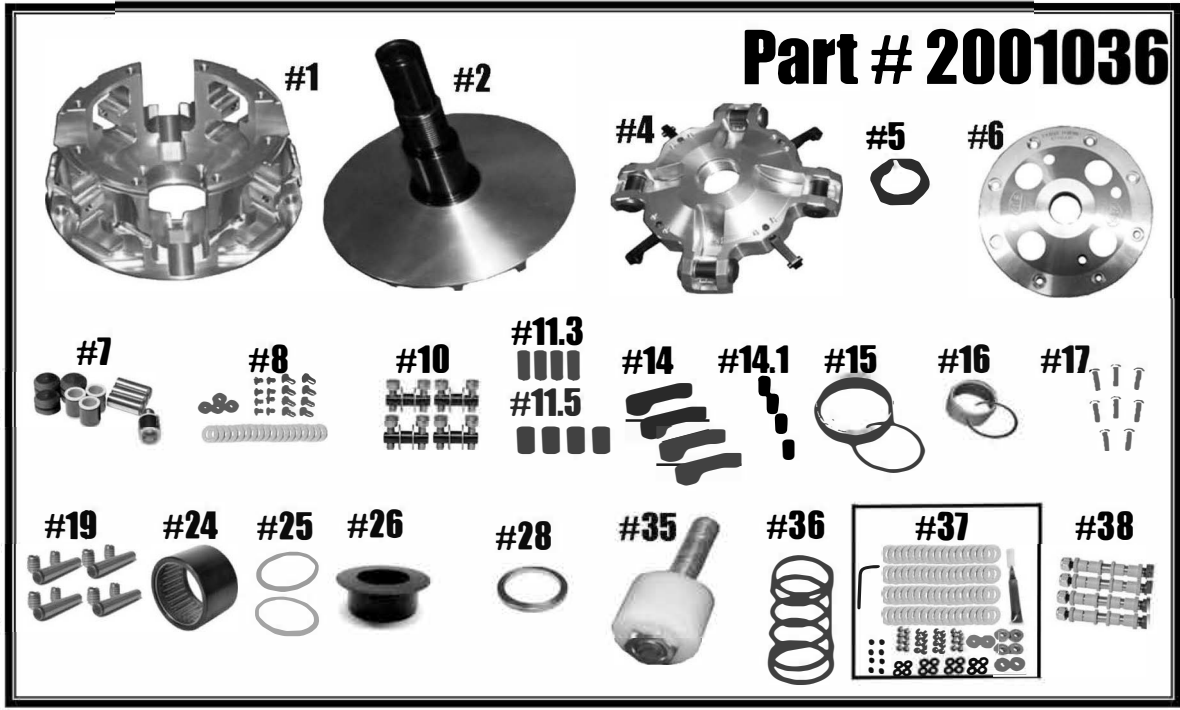

## RZR XP900 / JAGGED X RAGE 8

QTY	ITEM#	DESCRIPTION	PART#
1	1	RAGE 8 MOVABLE SHEAVE	2001029
1	2	FIXED SHEAVE & POST ASSY	2001023/2001024
1	4	SPIDER (Torque to 500 ft/lbs)	1001268
1	5	SPIDER NUT (Torque to 550 ft/lbs)	3001005
1	6	RAGE 8 ATV COVER	1001029
1	7	COMPOSITE ROLLER BUSHING STYLE PIN-ROLLER	1001651
1	8	1 <sup>ST</sup> STAGE FASTNER KIT	1001006
4	10	1 <sup>ST</sup> STAGE ARM PIN ASSY.	1001023
1	11.3	MOVABLE ROLLER .312 (Set of 4)	1001040
1	11.5	MOVABLE ROLLER .500 (Set of 4)	1001041
4	14	1 <sup>ST</sup> STAGE CAM ARM	1001024
4	14.1	1 <sup>ST</sup> STAGE CAM ARM BUSHING	1001330
1	15	MOVABLE BUSHING & SNAP RING	1001004/VH225
1	16	COVER BUSHING & SNAP RING	1810.59/VH131
1	17	COVER SCREW SET	1001031

QTY	ITEM#	DESCRIPTION	PART#
4	19	MOVABLE ROLLER PIN ASSY.	1001028
1	24	2-WAY BEARING 47MM	1001000
2	25	BEARING THRUST WASHER	1001019
1	26	BEARING RETAINER CAP	2001000
1	28	PRIMARY SPRING SPACER .125	1001276
1	35	COMPRESSION TOOL 3/4-16 (SOLD SEPARATELY)	1001022
1	36	PATV STYLE PRIMARY SPRING	PER APPLICAT
	37	SUPER TIP FASTNER KIT	ION82 FK4
4	38	CONVERSION PIN OPTIONS	
		5/16" FIXED PIN .470 WIDE WEIGHT	1001321
		5/16" FIXED PIN .570 WIDE WEIGHT	1001319
		1/4" DIAMETER PIN .470 WIDE WEIGHT	1001323
		5/16" NON-FIXED PIN .470 WIDE WEIGHT	1001322
		5/16" NON-FIXED PIN .570 WIDE WEIGHT	1001320