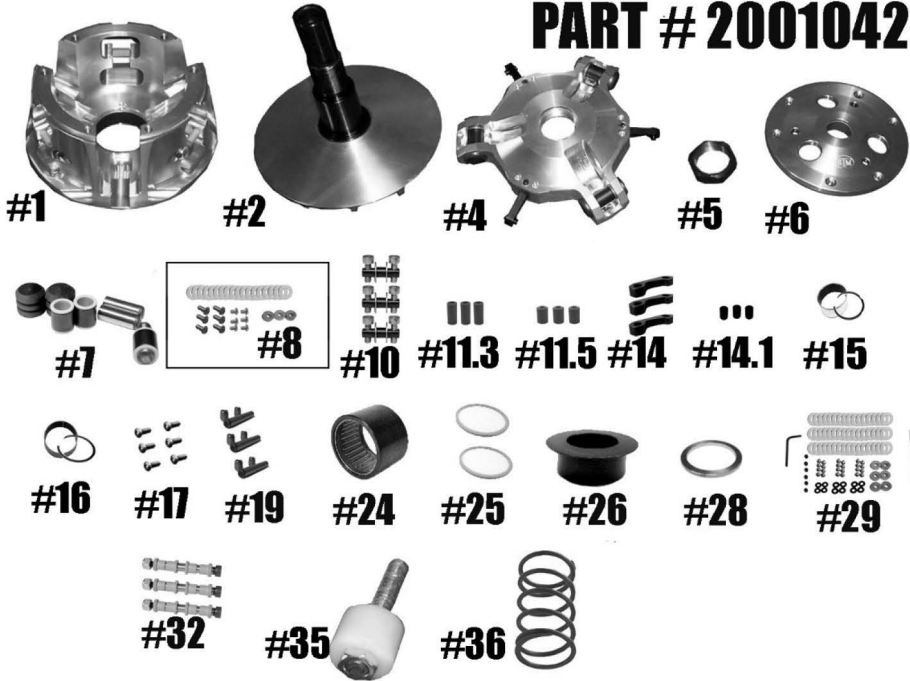

STM RAGE 6 POLARIS

Polaris RZR 800 / Sportsman 800 Rage 6

PART # 2001042

QTY	ITEM#	DESCRIPTION	PART#
1	1	RAGE 6 MOVABLE SHEAVE	2001038
1	2	FIXED SHEAVE AND POST	2001040/2001024
1	4	SPIDER (Torque to 500 ft./lbs.)	1001267
1	5	SPIDER NUT (Torque to 550 ft./lbs.)	3001005
1	6	COVER	4001021
1	7	COMPOSITE ROLLER BUSHING STYLE PIN-ROLLER KIT	1001546
1	8	1 ST STAGE FASTNER KIT	1001005
3	10	1 ST STAGE ARM PIN ASSY	1001023
1	11.3	MOVABLE ROLLER .312 SET	1001025
1	11.5	MOVABLE ROLLER .500 SET	1001026
3	14	1 ST STAGE CAM ARM	1001024
3	14.1	1 ST STAGE CAM ARM BUSHING	1001330
1	15	MOVABLE BUSHING AND RETAINER CLIP	1001004
1	16	COVER BUSHING AND RETAINER CLIP	1810.590
1	17	COVER SCREW SET	1001018
3	19	MOVABLE ROLLER PIN ASSY	1001028
1	24	SLEEVED 2-WAY BEARING	1001000
2	25	BEARING THRUST WASHER	1001019
1	26	BEARING RETAINER CAP	2001000
1	28	PRIMARY SPRING SPACER .125 SHIM	1001276
1	29	SUPER TIP FASTNER KIT	30 FK3
3	32	CONVERSION PIN OPTIONS	ONLY 1 PART # IS USED
		5/16" NON-FIXED PIN .470 WIDE WEIGHT	1001322
		5/16" FIXED PIN .470 WIDE WEIGHT	1001319
1	35	COMPRESSION TOOL 3/4"-16 (SOLD SEPARATELY)	1001022
1	36	ATV PATV PRIMARY SPRINGS	PATV

****PLEASE VISIT WEBSITE FOR ITEM PRICING***

Set-Up

Your Rage Primary comes assembled.

STM Powersports

(248) 673-8408

www.stmpowersports.com

2/14/2023