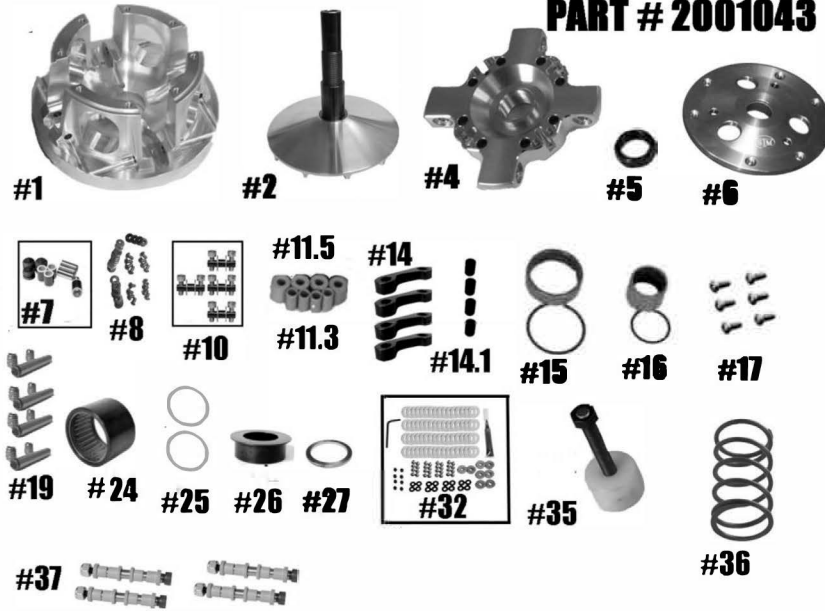

# STM RAGE 8 POLARIS ATV RZR800 / SPORTSMAN 800 RAGE 8

## PART # 2001043

QTY	ITEM#	DESCRIPTION	PART#
1	1	RAGE 8 MOVABLE SHEAVE	2001039
1	2	FIXED SHEAVE & POST ASSY.	2001040/2001024
1	4	RAGE 8 ATV SPIDER (Torque to 500 ft/	1001268
1	5	lbs.) SPIDER NUT (Torque to 550 ft/lbs.)	3001005
1	6	ATV RAGE 4 & 8 COVER	1001029
1	7	COMPOSITE BUSHING PIN-ROLLER SPIDER KIT	1001651
1	8	1 <sup>ST</sup> STAGE FASTNER KIT	1001006
4	10	1 <sup>ST</sup> STAGE ARM PIN KIT	1001023
1	11.3	MOVABLE ROLLER .312 SET	1001040
1	11.5	MOVABLE ROLLER .500 SET	1001041
4	14	1 <sup>ST</sup> STAGE CAM ARM	1001024
4	14.1	1 <sup>ST</sup> STAGE CAM ARM BUSHING	1001330
1	15	MOVABLE BUSHING AND SNAP RING	1001004/VH225
1	16	COVER BUSHING AND SNAP RING	1810.59/VH131
1	17	COVER SCREW SET	1001031
4	19	MOVABLE ROLLER 1 <sup>ST</sup> STAGE ROLLER PIN ASSY	1001028
1	24	SLEEVED 2-WAY BEARING	1001000
2	25	BEARING THRUST WASHER	1001019
1	26	BEARING RETAINER CAP	2001000
1	27	PRIMARY SPRNG SPACER .125 SHIM	1001276
1	32	4 ARM FASTNER KIT	32 FK4
1	35	COMPRESSION TOOL 3/4"-16 (SOLD SEPARATELY)	1001022
1	36	PATV SPRING	PATV
4	37	CONVERSION PIN OPTIONS	ONLY 1 SIZE IS USED
1001321	5/16" FIXED PIN .470 WIDE WEIGHT	1001319	5/16" FIXED PIN .570 WIDE WEIGHT
1001322	5/16" NON-FIXED PIN .470 WIDE WEIGHT	1001320	5/16" NON-FIXED PIN .570 WIDE WEIGHT
1001323	3/8" DIAMETER PIN .470 WIDE WEIGHT		