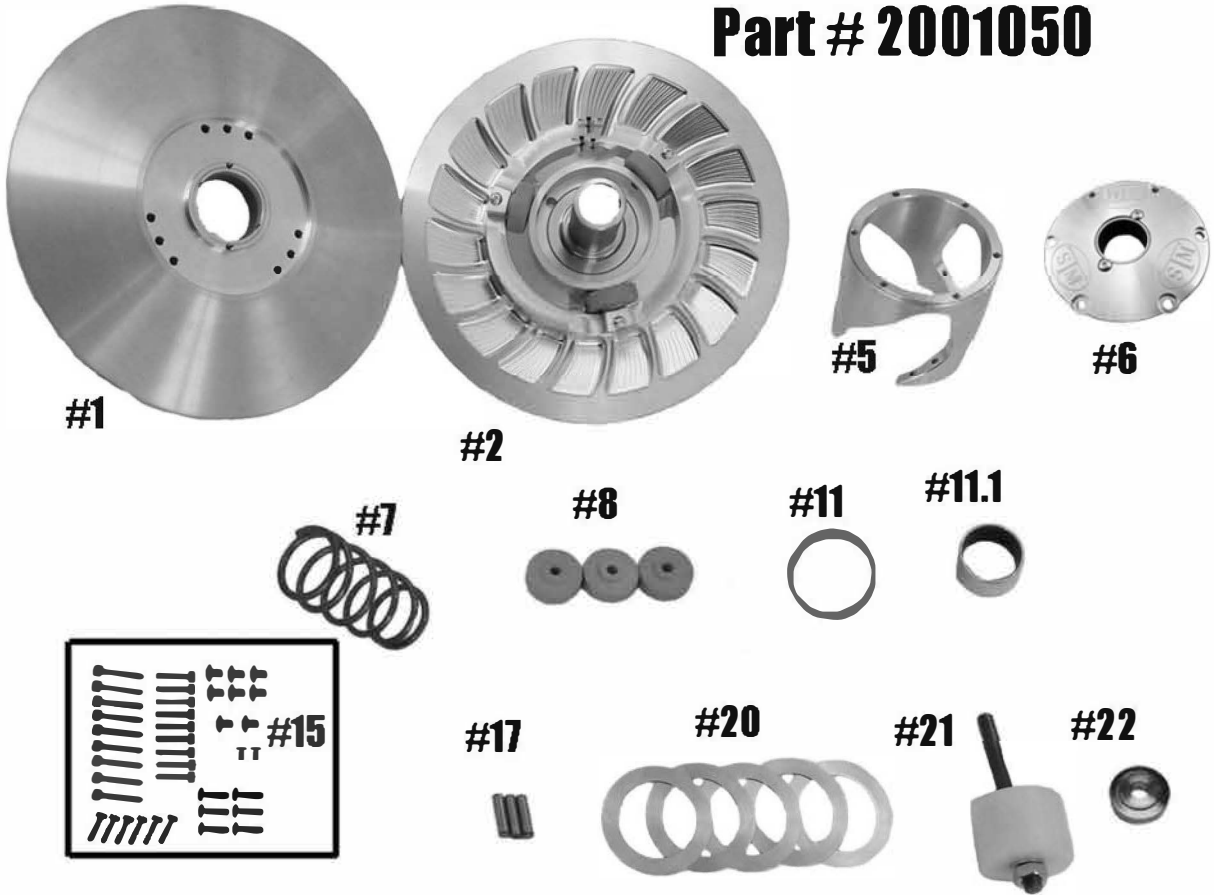

# STM GEN 2 TUNER SECONDARY

**2015 Polaris XP900, 2015-2019 Ranger, & 2016 Ace 900**

**Part # 2001050**

QTY	Item#	DESCRIPTION	PART#
1	1	MOVABLE SHEAVE	2001049
1	2	FIXED SHEAVE & POST ASSEMBLY	2001008
1	5	HELIX	HXATVG2
1	6	COVER	1001304
1	7	SPRING	PS or KSS STYLE
3	8	ROLLER	1001008
1	11	MOVABLE SHEAVE BUSHING	3020.56
1	11.1	COVER BUSHING	3020-10
1	15	TUNER FASTENER KIT	1001034
3	17	¼" X 1" PULL DOWEL	¼"x1"PD
1	20	BELT DEFLECTION SHIM SET OF 6	95601A435
1	21	BELT REMOVAL TOOL - M10X1.25	2001116
1	22	RETAINING WASHER	2001164
	N/A	USE STOCK CLUTCH BOLT WITH #22 WASHER	N/A