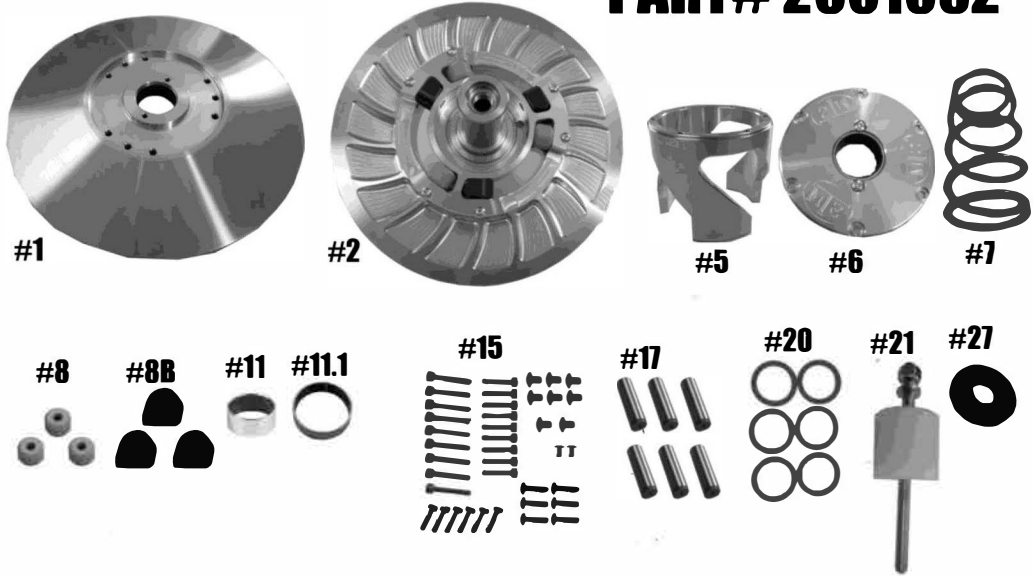

09-10 POLARIS ATV SPORTSMAN 850 STM TUNER

PART# 2001052

QTY	ITEM#	DESCRIPTION	PART#
1	1	MOVABLE SHEAVE	2001055
1	2	FIXED SHEAVE	2001054 / 2001053
1	5	HELIX	99HXXP
1	6	COVER STD	1001304
1	7	SPRING	VARIES
3	8	ROLLER	1001047
3	8B	TUNER BUTTON	1001048
1	11	MOVABLE BUSHING	3020.56
1	11.1	COVER BUSHING	3020-10
1	15	BOLT KIT	1001034
6	17	ROLLER PINS	¼"x1"PD
6	20	BELT SPACING SHIMS	95601A435
1	21	BELT REMOVAL TOOL	2001047
1	27	MAIN BOLT WASHER	2001056