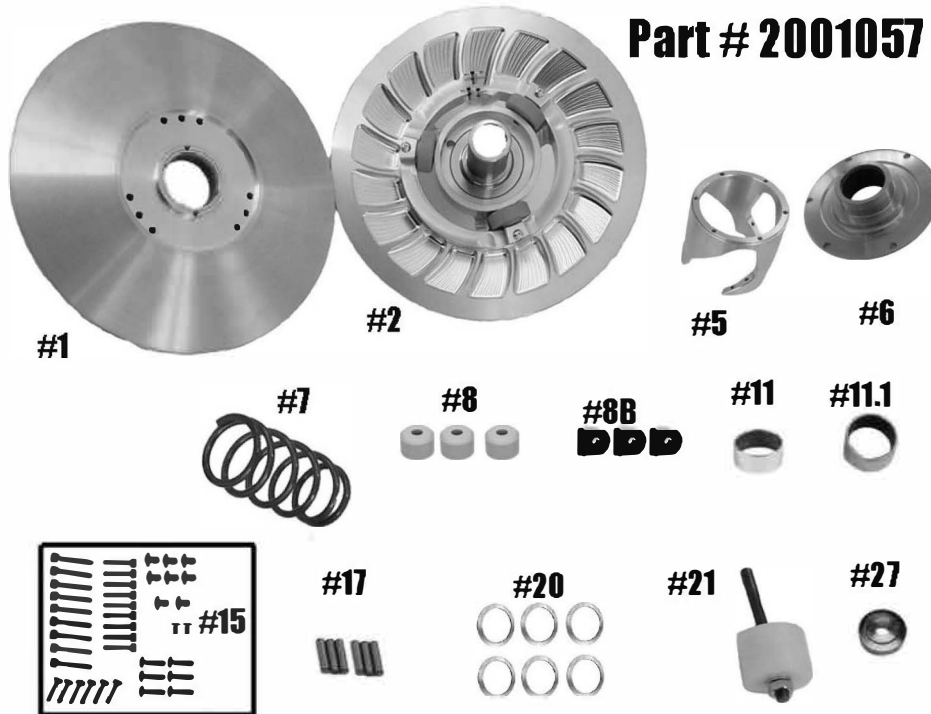

STM POWERSPORTS TUNER

11-14 SPORTSMAN 550/850 & 13-19 SCRAMBLER 850/1000

Part # 2001057

ITEM#	PART#	DESCRIPTION	QTY
1	2001058	TUNER SECONDARY MOVABLE SHEAVE	1
2	2001059 / 2001060	TUNER SECONDARY FIXED SHEAVE ASSEMBLY	1
5	HXXP	GEN 1 OPPOSITE ROTATION HELIX	1
6	1001304	ATV TUNER COVER 1.181" DIA BUSHING ID	1
7	PER APPLICATION	ATV SECONDARY SPRING-PS OR KSS STYLE	1
8	1001047	TUNER ROLLER	3
8B	1001048	GEN 1 TUNER SECONDARY BUTTON	3
11	2408	MOVABLE BUSHING	1
11.1	3020-10	COVER BUSHING (.780 TALL)	1
15	1001034	TUNER SECONDARY FASTENER KIT	1
17	¼"X1"PD	TUNER SECONDARY ROLLER PIN ¼"x1" PULL DOWEL	6
20	C157712	ATV TUNER BELT DEFLECTION SHIM 1.5" ID (SET OF 6)	1
21	2001116	BELT REMOVAL TOOL M10 X 1.25	1
27	2001056	TUNER SECONDARY RETAINING WASHER	1