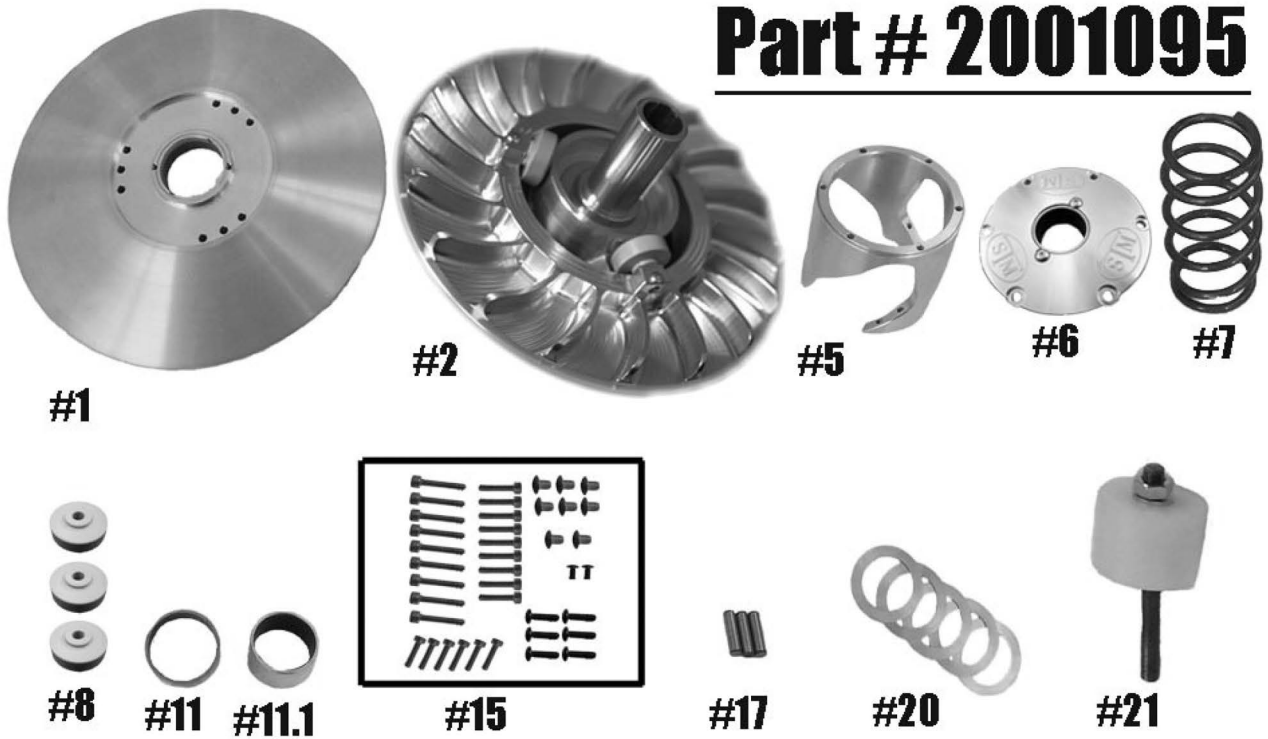

# STM GEN 2 FINNED TUNER SECONDARY

## 2015 Polaris XP900 2015-2018 Ranger, & 2016 Ace 900

# Part # 2001095

QTY	Item#	DESCRIPTION	PART#
1	1	MOVABLE SHEAVE	2001049
1	2	FINNED FIXED SHEAVE & POST ASSEMBLY	2001268
1	5	HELIX	HXATVG2
1	6	COVER	1001304
1	7	SPRING	PS or KSS STYLE
3	8	ROLLER	1001008
1	11	MOVABLE SHEAVE BUSHING	3020.56
1	11.1	COVER BUSHING	3020-10
1	15	TUNER FASTENER KIT	1001034
3	17	1/4" X 1" PULL DOWEL	1/4"x1"PD
1	20	BELT DEFLECTION SHIM SET OF 6	95601A435
1	21	BELT REMOVAL TOOL - M10X1.25	2001116
1	22	RETAINING WASHER	2001164
	N/A	USE STOCK CLUTCH BOLT WITH #22 WASHER	N/A