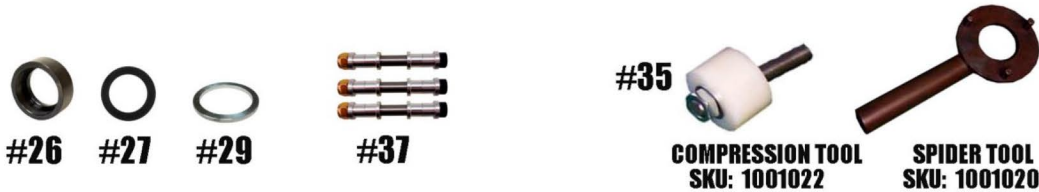

# STM RAGE 3-P POLARIS XP ATV PRIMARY RZR XP 1000 RAGE 3-P

## PART# 2001106

**SOLD SEPARATELY**

**COMPRESSION TOOL  
SKU: 1001022**

**SPIDER TOOL  
SKU: 1001020**

ITEM#	PART#	DESCRIPTION	QTY
1	2001026	RAGE 3 GEN 2 MOVABLE SHEAVE 7 1/2" DIAMETER	1
2	2001020 / 2001178	RAGE PRIMARY GEN 2 FIXED SHEAVE & POST ASSEMBLY	1
4	1001269	RAGE 3 ATV SPIDER (Torque to 500 ft./lbs.)	1
5	3001005	SPIDER NUT RAGE PRIMARY (Torque to 550 ft./lbs.)	1
6	4001021	RAGE 3 & 6 PRIMARY COVER	1
7	1001546	COMPOSITE ROLLER-BUSHING STYLE PIN ROLLER KIT for RAGE 3 & 6 SPIDER	1
8	PATV	ATV PATV PRIMARY SPRING	1
15	1001004/VH225	MOVABLE BUSHING w/RETAINING CLIP	1
16	1810.590/VH131	ATV PRIMARY COVER BUSHING w/RETAINING CLIP	1
17	1001018	ATV RAGE 3 & 6 PRIMARY COVER SCREW SET	1
24	1001000	SLEEVED 2-WAY BEARING 47MM	1
25	1001019	ATV PRIMARY BEARING CLUTCH THRUST WASHER	2
26	1001001	SLEEVED 2-WAY BEARING CAP RAGE 3 & 3S	1
27	1001212	.075 THICK SPIDER SHIM	1
29	1001276	PRIMARY SPRNG SPACER .125 SHIM	1
35	1001022	ATV RAGE PRIMARY COMPRESSION TOOL 3/4"-16 (Sold Separately)	1
37		CAM ARM PIN CONVERSION OPTIONS	3
	1001322	5/16" NON-FIXED PIN for .470 WIDE WEIGHT	
	1001320	5/16" NON-FIXED PIN for .570 WIDE WEIGHT	