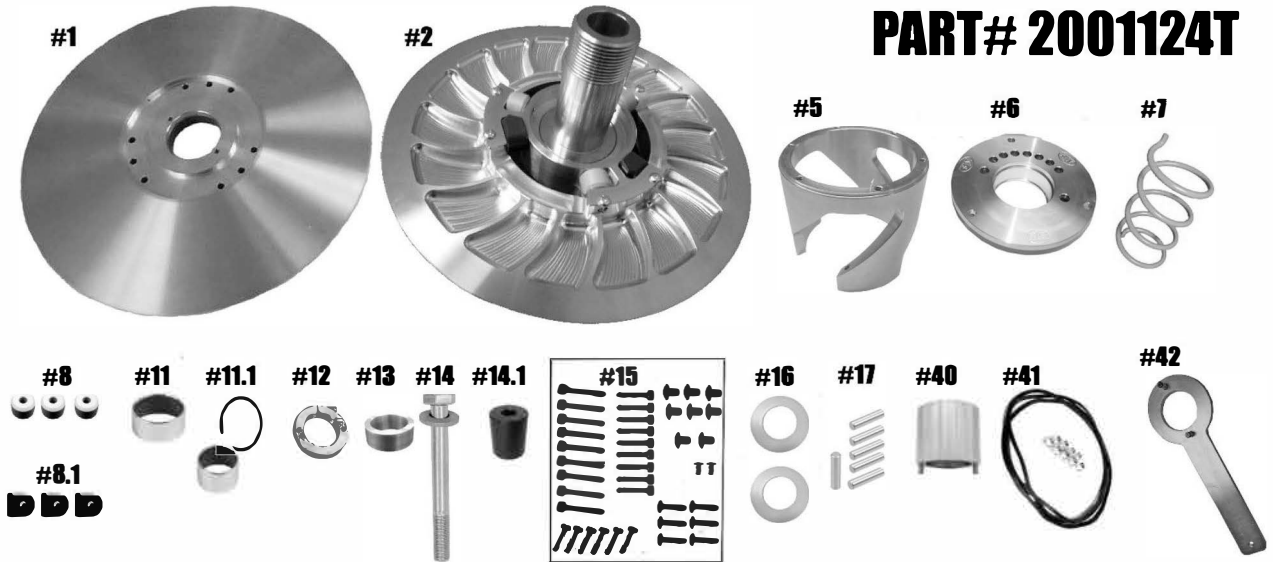

STM POWERSPORTS TUNER

Polaris RZR XP-Turbo & RS-1

PART# 2001124T

ITEM#	QTY	DESCRIPTION	PART #
1	1	TUNER SECONDARY MOVABLE SHEAVE	2001062
2	1	TUNER SECONDARY FIXED SHEAVE & POST ASSY	2001063/2001122
5	1	GEN 1 ATV HELIX NON-ENGINE BRAKING	HXATV
6	1	TORSIONAL SPRING COVER 1.5" BUSHING	1001078
7	1	TORSIONAL TUNER SPRING	ATVTS
8	3	TUNER ROLLER	1001047
8.1	3	ATV GEN 1 TUNER SECONDARY BUTTON	1001048
11	1	MOVABLE BUSHING	2408
11.1	1	COVER BUSHING w/ RETAINING CLIP	2408 /VH175
12	1	TUNER ADJUSTER NUT	1001059
13	1	TUNER DRIVEN RESISTANCE SPACER	3001092
14	1	TUNER RETAINING BOLT & BELLEVILLE WASHER (Torque to 60 ft/lbs)	91180A658/95221A113
14.1	1	TUNER HUB RETAINING INSERT	2001121
15	2	TUNER SECONDARY FASTENER KIT	1001034
16	1	ADJUSTER NUT THRUST WASHER	1001060
17	6	SECONDARY ROLLER PIN ¼" X 1" PULL DOWEL	¼"x1"PD
40	1	TUNER SECONDARY ADJUSTER NUT TOOL	1001064
41	1	CLUTCH HOUSING SPACER KIT	2001168
42	1	TORSION SPRING COVER SPANNER TOOL	1001079