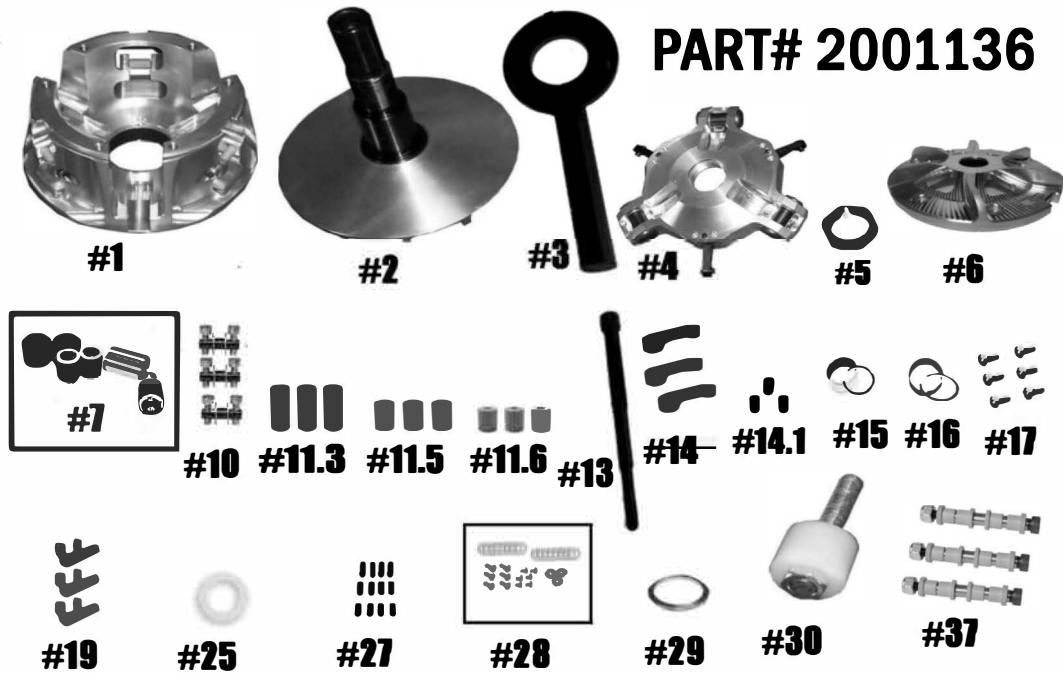

Polaris RZR XP-Turbo Non-Boaring

STM Rage 6 Primary

PART# 2001136

QTY	ITEM#	DESCRIPTION	PART #
1	1	RAGE 6 MOVABLE SHEAVE	2001108
1	2	FIXED SHEAVE AND POST ASSY	2001107 / 2001134
1	4	SPIDER (Torque to 500 ft./lbs.)	1001266
1	3	SPANNER TOOL (Sold Separately)	1001020
1	5	SPIDER NUT (Torque to 550 ft./lbs.)	3001005
1	6	COVER	2001109
1	7	SPIDER PIN-ROLLER KIT	1001546
3	10	1 ST STAGE CAM ARM PIN ASSEMBLY	1001023
1	11.3	RAGE 6 MOVABLE ROLLER SET .312	1001025
1	11.5	RAGE 6 MOVABLE ROLLER SET .500	1001026
1	11.6	RAGE 6 MOVABLE ROLLER SET .625	1001027
1	13	PULLER	1001189
3	14	1 ST STAGE CAM ARMS HS	1001024
3	14.1	1 ST STAGE CAM ARM BUSHING	1001330
1	15	MOVABLE BUSHING w/ VH181 RETAINING CLIP	2610
1	16	COVER BUSHING w/ VH131 RETAINING CLIP	1810.59
1	17	COVER SCREW SET	1001018
3	19	1 ST STAGE ROLLER PIN ASSEMBLY	1001028
1	25	.06 SPIDER SHIM	C154446
1	27	SET SCREW SET	1001094
1	28	1 ST STAGE 6 ARM FASTENER KIT	1001005
1	29	PRIMARY SPRING SPACER .125 SHIM	1001276
1	30	COMPRESSION TOOL	1001122
3	37	CONVERSION PIN OPTIONS	
		5/16" FIXED PIN .570 WIDE WEIGHT	1001319
		5/16" NON-FIXED PIN .570 WIDE WEIGHT	1001320
		5/16" FIXED PIN .470 WIDE WEIGHT	1001321
		5/16" NON-FIXED PIN .470 WIDE WEIGHT	1001322
		8MM YAMAHA PIN .570 WIDE WEIGHT	1001326
		3/4" PIN .470 WIDE WEIGHT	1001323