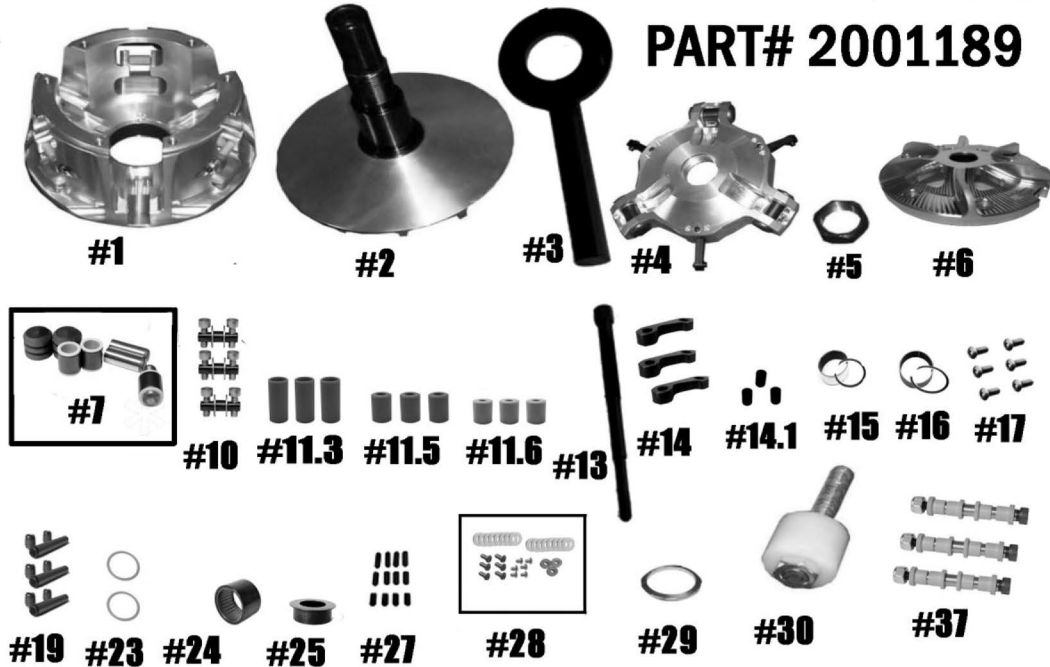

Polaris RZR XP-Turbo

STM Rage 6 2-Way Bearing Primary

PART# 2001189

QTY	ITEM#	DESCRIPTION	PART #
1	1	RAGE 6 MOVABLE SHEAVE	2001191
1	2	FIXED SHEAVE AND POST ASSY	2001107 / 2001169
1	3	SPANNER TOOL (Sold Separately)	1001020
1	4	SPIDER (Torque to 500 ft./lbs.)	1001266
1	5	SPIDER NUT (Torque to 550 ft./lbs.)	3001005
1	6	COVER	2001109
1	7	SPIDER PIN-ROLLER KIT	1001546
3	10	FIRST STAGE ARM PIN ASSY.	1001023
1	11.3	.312 MOVABLE ROLLER SET	1001025
1	11.5	.500 MOVABLE ROLLER SET	1001026
1	11.6	.625 MOVABLE ROLLER SET	1001027
1	13	PULLER	1001189
3	14	1 st STAGE HD CAM ARM	1001024
3	14.1	FIRST STAGE CAM ARM BUSHING	1001330
1	15	MOVABLE BUSHING w/VH225 RETAINING CLIP	3012.620
1	16	COVER BUSHING w/ VH131 RETAINING CLIP	1810.590
1	17	COVER SCREW SET	1001018
1	19	MOVABLE ROLLER PIN ASSY.	1001028
2	23	2-WAY BEARING THRUST WASHER	1001019
1	24	2-WAY SLEEVED BEARING	1001000
1	25	SLEEVED BEARING CAP	2001170
1	27	SET SCREW SET	1001094
1	28	1 st STAGE 6 ARM FASTENER KIT	1001005
1	29	PRIMARY SPRING SPACER .125 SHIM	1001276
1	30	COMPRESSION TOOL	1001122
3	37	CONVERSION PIN OPTIONS	Highlighted is Used
		5/16" FIXED PIN .570 WIDE WEIGHT	1001319
		5/16" NON-FIXED PIN .570 WIDE WEIGHT	1001320
		5/16" FIXED PIN .470 WIDE WEIGHT	1001321
		5/16" NON-FIXED PIN .470 WIDE WEIGHT	1001322
		8MM YAMAHA PIN .570 WIDE WEIGHT	1001326
		¼" PIN .470 WIDE WEIGHT	1001323