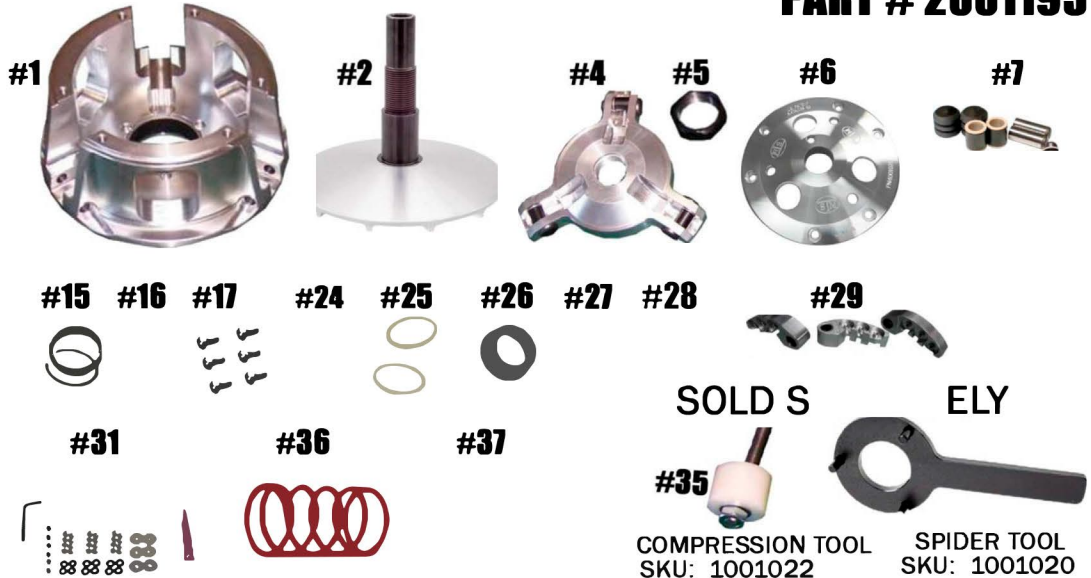

# STM RAGE 3 POLARIS ATV PRIMARY

## SPORTSMAN / SCRAMBLER 850/1000 RAGE 3

**PART # 2001195**

ITEM#	PART#	DESCRIPTION	QTY
1	2001026	RAGE 3 GEN 2 MOVABLE SHEAVE 7 1/2" DIAMETER	1
2	2001080/2001079	GEN 2 FIXED SHEAVE & POST ASSEMBLY	1
4	1001278	RAGE 3 ATV LEFT-HAND SPIDER (Torque to 500 ft./lbs.)	1
5	1001044	SPIDER NUT RAGE PRIMARY (Torque to 550 ft./lbs.)	1
6	4001021	RAGE 3 & 6 PRIMARY COVER	1
7	1001546	COMPOSITE ROLLER-BUSHING STYLE PIN ROLLER KIT for RAGE 3 & 6 SPIDER	1
15	1001004 / VH225	MOVABLE BUSHING w/RETAINING CLIP	1
16	1810.590 / VH131	COVER BUSHING w/RETAINING CLIP	1
17	1001018	ATV RAGE 3 & 6 COVER SCREW SET (Torque to 125 in./lbs.)	1
24	1001000	SLEEVED 2-WAY BEARING 47MM	1
25	1001019	ATV PRIMARY BEARING CLUTCH THRUST WASHER	2
26	3001034	SLEEVED 2-WAY BEARING CAP for RAGE 3P	1
27	1001212	.075" THICK SPIDER SHIM	1
28	1001276	PRIMARY SPRNG SPACER .125 SHIM	1
29	1001383	SUPERTIP ATV X-SERIES CAM ARM	3
31	30 FK 3	3 ARM SUPERTIP CAM ARM TUNING FASTENER KIT	1
35	1001022	ATV PRIMARY COMPRESSION TOOL 3/4"-16 (Sold Separately)	1
36	PATV	PATV PRIMARY SPRING	1
37	1001321	CAM ARM PIN CONVERSION -5/16" FIXED PIN for .470 WIDE WEIGHT	3