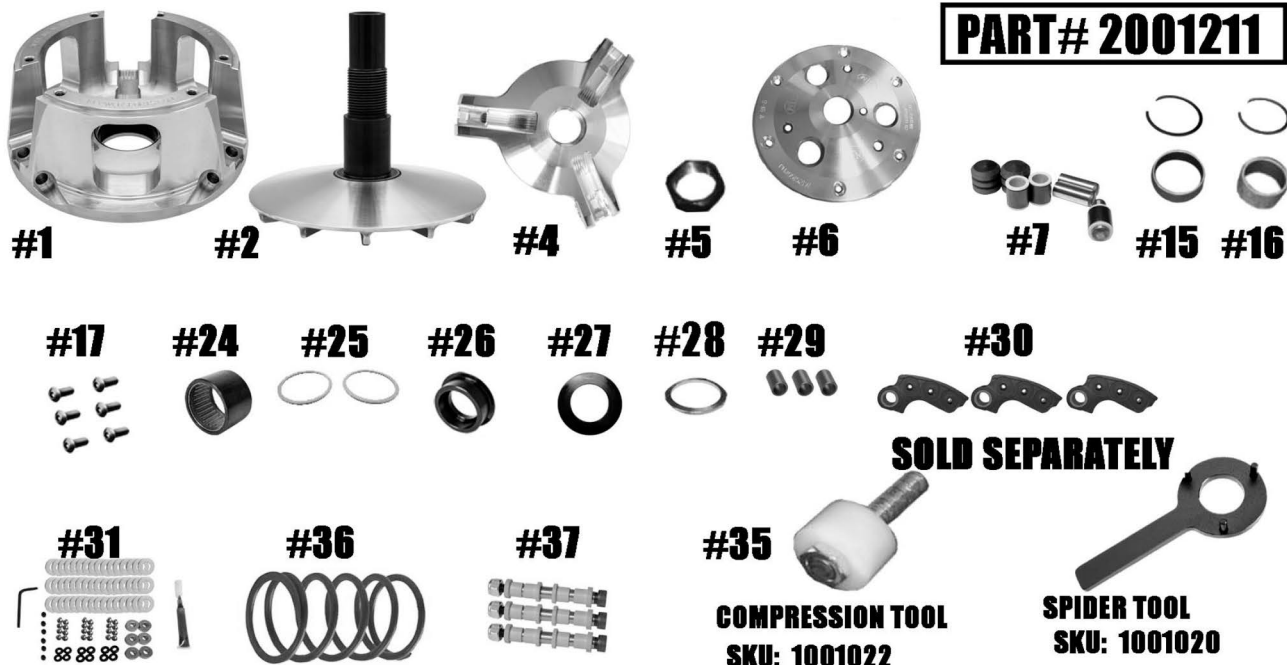

STM RAGE 3RS PRIMARY

POLARIS XP900 / JAGGED X RAGE 3RS

PART# 2001211

SOLD SEPARATELY

**COMPRESSION TOOL
SKU: 1001022**

**SPIDER TOOL
SKU: 1001020**

ITEM#	PART#	DESCRIPTION	QTY
1	2001025	RAGE 3 GEN 2 MOVABLE SHEAVE - 8" DIAMETER	1
2	2001023 / 2001024	ATV PRIMARY GEN 2 FIXED SHEAVE & POST ASSEMBLY	1
4	1001269	RAGE 3 ATV SPIDER (Torque to 500 ft./lbs.)	1
5	3001005	SPIDER NUT RAGE PRIMARY (Torque to 550 ft./lbs.)	1
6	4001021	RAGE 3 & 6 PRIMARY COVER	1
7	1001546	COMPOSITE ROLLER-BUSHING STYLE PIN ROLLER KIT	1
15	1001004 / VH225	MOVABLE BUSHING & RETAINING CLIP	1
16	1810.590 / VH131	COVER BUSHING & RETAINING CLIP	1
17	1001018	ATV RAGE 3 & 6 PRIMARY COVER SCREW SET	1
24	1001000	SLEEVED 2-WAY BEARING 47MM	1
25	1001019	ATV PRIMARY BEARING CLUTCH THRUST WASHER	2
26	3001000	SLEEVED 2-WAY BEARING CAP	1
27	1001204	ATV SPIDER SHIM .060	1
28	1001276	PRIMARY SPRING SPACER .125 SHIM	1
29	1001203	SUPERTIP CAM ARM BUSHING .570 WIDE	3
30	1001306	ST SERIES CAM ARM	3
31	30 FK 3	3 ARM SUPERTIP CAM ARM TUNING FASTNER KIT	1
35	1001022	RAGE ATV PRIMARY COMPRESSION TOOL 3/4"-16 (Sold Separately)	1
36	PATV	ATV PATV STYLE PRIMARY SPRING	1
37	1001320	CAM ARM CONVERSION PIN-5/16" NON-FIXED PIN for .570 WIDE WEIGHT	3