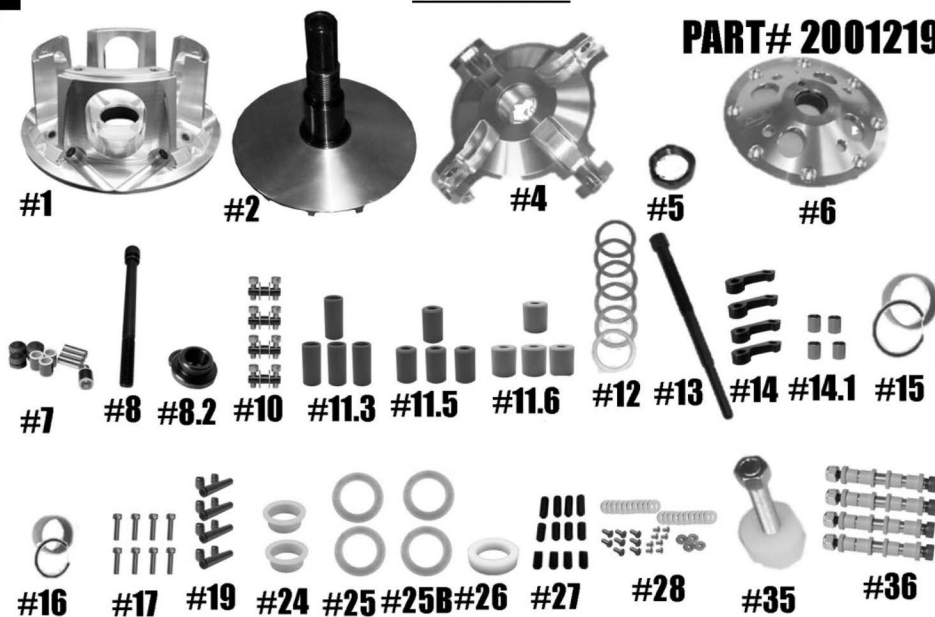

STM RAGE 8 XP-1000 WIDE BELT CONVERSION

PRIMARY

PART# 2001219

QTY	ITEM#	DESCRIPTION	PART#
1	1	RAGE 8 MOVABLE SHEAVE	1001117
1	2	FIXED SHEAVE AND POST ASSY	2001107/2001084
1	4	SPIDER (Torque to 500 ft./lbs.)	1001264
1	5	SPIDER NUT (Torque to 550 ft./lbs.)	3001005
1	6	COVER	1001118
1	7	COMPOSITE ROLLER-BUSHING STYLE PIN ROLLER KIT- NON-WIDE	1001651
1	8	CLUTCH BOLT (Torque to 65/70 ft./lbs.)	1001261
1	8.2	CLUTCH BOLT RETAINING WASHER & LOCK WASHER	1001396
4	10	1ST STAGE ARM PIN ASSY.	1001023
1	11.3	MOVABLE ROLLER .312 SET	1001040
1	11.5	MOVABLE ROLLER .500 SET	1001041
1	11.6	MOVABLE ROLLER .625 SET	1001042
6	12	.030 BELT SHIMS	1001403
1	13	PULLER	1001189
4	14	1ST STAGE CAM ARMS HD	1001024
4	14.1	1ST STAGE CAM ARM BUSHING	1001330
1	15	MOVABLE BUSHING w/VH181 RETAINING CLIP	2610
1	16	COVER BUSHING w/VH131 RETAINING CLIP	1810
1	17	COVER SCREW SET	1001095
4	19	MOVABLE ROLLER PIN ASSY	1001028
2	24	TRA SPRING BUSHING	1001091
2	25	.030 SPIDER SHIM	C154445
2	25B	.060 SPIDER SHIM	C154446
1	26	SPRING SPACER	1001092
1	27	MOVABLE SHEAVE SET SCREW KIT	1001094
1	28	1ST STAGE FASTENER KIT	1001006
1	35	COMPRESSION TOOL 5/8"-18 (SOLD SEPARATELY)	1001122
1	Not shown	SPANNER TOOL (SOLD Separately)	1001032
4	36	CONVERSION PIN OPTIONS	
		5/16" FIXED PIN .470 WIDE WEIGHT	1001321
		5/16" FIXED PIN .570 WIDE WEIGHT	1001319
		5/16" NON-FIXED PIN .570 WIDE WEIGHT	1001320
		5/16" NON-FIXED PIN .470 WIDE WEIGHT	1001322