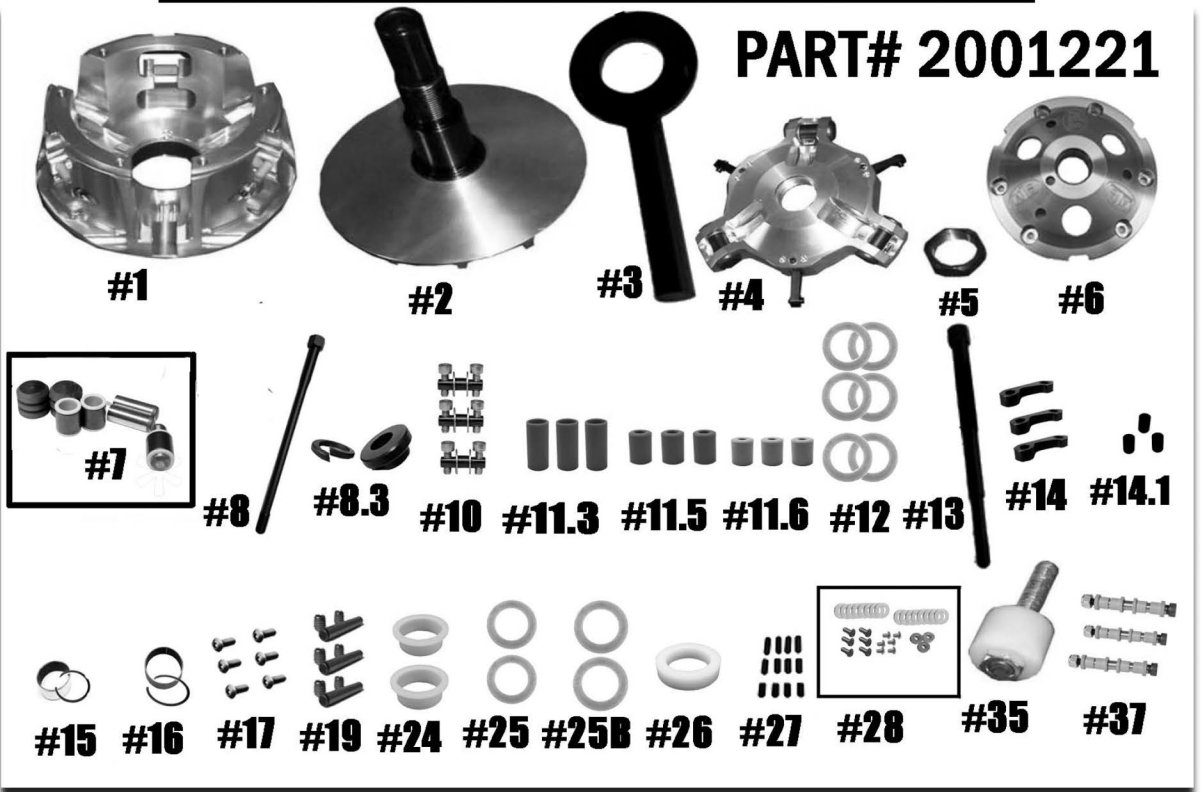

STM RAGE 6 XP-900 WIDE BELT CONVERSION PRIMARY

PART# 2001221

QTY	ITEM#	DESCRIPTION	PART#
1	1	RAGE 6 MOVABLE SHEAVE	1001205
1	2	FIXED SHEAVE & POST ASSY.	2001107 / 2001083
1	3	SPANNER TOOL (Sold Separately)	1001020
1	4	SPIDER (Torque to 500 ft/lbs)	1001266
1	5	SPIDER NUT (Torque to 550 ft/lbs)	3001005
1	6	COVER	1001183
1	7	COMPOSITE BUSHING PIN-ROLLER KIT	1001546
1	8	CLUTCH BOLT (Torque to 60/75 ft/lbs)	1001261
1	8.3	CLUTCH BOLT LOCK WASHER & RETAINING WASHER	1001396
3	10	1 ST STAGE PIN ASSY	1001023
1	11.3	MOVABLE ROLLER .312 SET	1001025
1	11.5	MOVABLE ROLLER .500 SET	1001026
1	11.6	MOVABLE ROLLER .625 SET	1001027
6	12	.030 BELT SHIM	1001403
1	13	PULLER	1001189
3	14	1 ST STAGE CAM ARMS HD	1001024
3	14.1	1 ST STAGE CAM ARM BUSHING	1001330

QTY	ITEM#	DESCRIPTION	PART#
1	15	MOVABLE BUSHING & RETAINING CLIP	2610/VH181
1	16	COVER BUSHING & RETAINING CLIP	1810/VH131
1	17	COVER SCREW SET	1001206
3	19	MOVABLE ROLLER PIN ASSY	1001028
2	24	TRA SPRING BUSING	1001091
2	25	.030 SPIDER SHIM	C154445
2	25B	.060 SPIDER SHIM	C154446
1	26	SPRING SPACER	1001092
1	27	MOVABLE SHEAVE SET SCREW SET	1001094
1	28	1 ST STAGE FASTNER KIT	1001005
1	35	COMPRESSION TOOL (Sold Separately)	1001122
3	37	CONVERSION PIN OPTIONS	
		5/16" FIXED PIN .470 WIDE WEIGHT	1001321
		5/16" FIXED PIN .570 WIDE WEIGHT	1001319
		5/16" NON-FIXED PIN .470 WIDE WEIGHT	1001322
		5/16" NON-FIXED PIN .570 WIDE WEIGHT	1001320