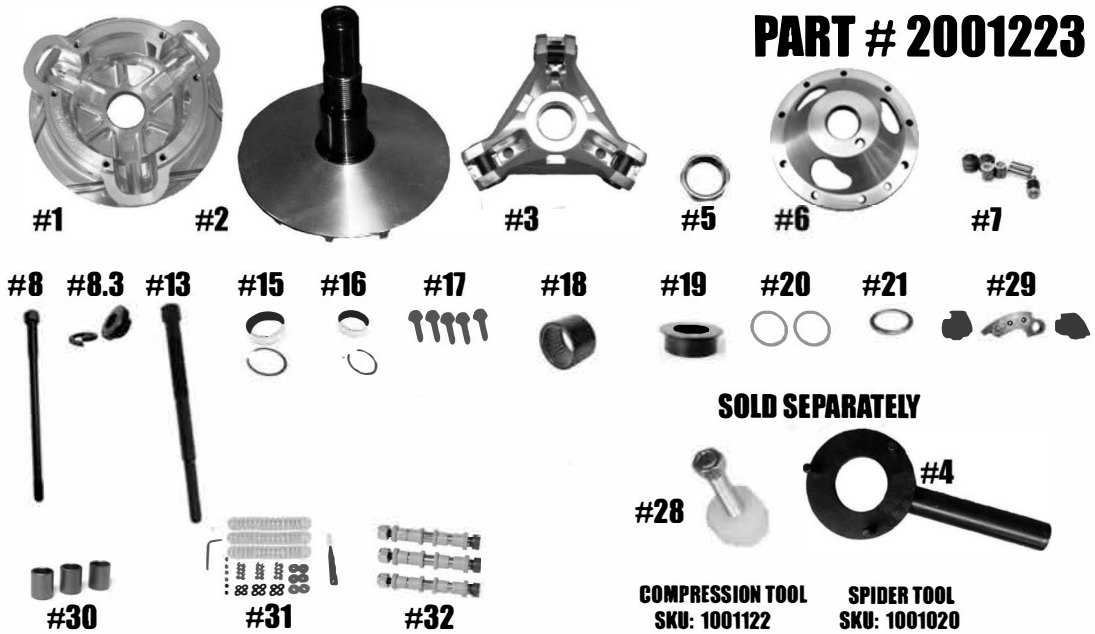

STM RAGE 3-VL POLARIS XP-900

1.5" WIDE BELT CONVERSION

PRIMARY

PART # 2001223

SOLD SEPARATELY

COMPRESSION TOOL SKU: 1001122 **SPIDER TOOL SKU: 1001020**

ITEM#	PART #	DESCRIPTION	QTY
1	2001163	RAGE 3VL PRIMARY CLUTCH MOVABLE SHEAVE	1
2	2001107 / 2001083	WIDE BELT CONVERSION FIXED SHEAVE & POST ASSY	1
3	2001175	ATV, SxS RAGE 3VL SPIDER (Torque to 500 ft/lbs.)	1
4	1001020	RAGE 3 & 6 SPIDER TOOL (Sold Separately)	1
5	3001005	SPIDER NUT RAGE PRIMARY (Torque to 550 ft/lbs.)	1
6	2001174	ATV RAGE 3VL PRIMARY COVER	1
7	1001551	RAGE 3VL COMPOSITE ROLLER-BUSHING STYLE SPIDER PIN ROLLER KIT	1
8	1001261	CLUTCH BOLT FOR STM PRIMARY'S (Torque to 97 ft/lbs.)	1
8.3	1001396	PRIMARY CLUTCH RETAINING WASHER & LOCK WASHER for 14mm DIAMETER BOLTS	1
13	1001189	CLUTCH PULLER FOR STM PRIMARY 5/8-18 THREAD	1
15	3012.620 / VH225	MOVABLE BUSHING & RETAINING CLIP	1
16	1816.850 / VH131	COVER BUSHING & RETAINING CLIP	1
17	1001206	SNOWMOBILE PRIMARY DUAL STAGE 6 ARM & 3VL COVER SCREW SET	1
18	1001000	SLEEVED 2-WAY BEARING 47MM	1
19	2001173	RAGE 3 VL PRIMARY 2-WAY BEARING CAP	1
20	1001019	ATV PRIMARY BEARING CLUTCH THRUST WASHER	3
21	1001276	PRIMARY SPRING SPACER .125 SHIM	1
28	1001122	RAGE SNOWMOBILE & UTV PRIMARY COMPRESSION TOOL 5/8-18 (Sold Separately)	1
29	2001151	AFP STYLE ATV/UTV STM SUPERTIP CAM ARM 50 GRAM BASE	3
30	1001203	SUPERTIP CAM ARM BUSHING .570 WIDE	3
31	30 FK3	3 ARM SUPERTIP CAM ARM TUNING FASTNER KIT	1
32	1001320	CAM ARM PIN CONVERSION 5/16" NON-FIXED PIN for .570 WIDE WEIGHT	3