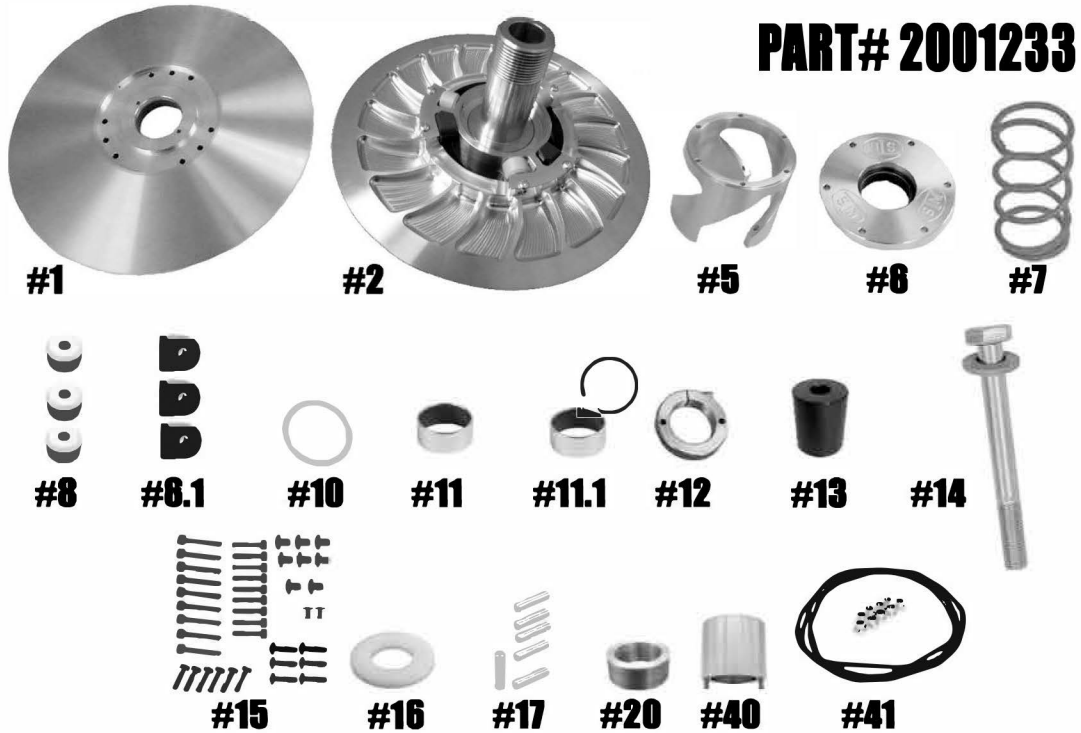

STM POWERSPORTS TUNER

Polaris RZR XP-Turbo & RS-1 / Finned

PART# 2001233

ITEM#	PART #	DESCRIPTION	QTY
1	2001062	TUNER SECONDARY MOVABLE SHEAVE	1
2	1001530 / 2001122	FINNED FIXED SHEAVE & POST ASSEMBLY	1
5	HXATV	ATV GEN 1 HELIX NON-ENGINE BRAKING	1
6	1001067	HD COMPRESSION SPRING HELIX COVER	1
7	ATVSS	ATV KSS SECONDARY SPRING	1
8	1001047	TUNER GEN 1 ROLLER	3
8.1	1001048	ATV GEN 1 TUNER SECONDARY BUTTON	3
10	1001049	HELIX COVER HD SPRING WASHER	1
11	2408	MOVABLE BUSHING	1
11.1	2408 W/VH175	COVER BUSHING W/ RETAINING CLIP	1
12	1001059	TUNER ADJUSTER NUT	1
13	2001121	TUNER HUB RETAINING INSERT	1
14	91180A658/95221A113	TUNER SECONDARY RETAINING BOLT & BELLEVILLE SPRING WASHER- Torque to 60 ft/lbs.	1
15	1001034	TUNER SECONDARY FASTNER KIT /Torque Specs on Back	1
16	1001060	ADJUSTER NUT THRUST WASHER	1
17	¼"x1"PD	TUNER SECONDARY ROLLER PIN ¼" X 1" PULL DOWEL	6
20	3001092	TUNER DRIVEN RESISTANCE SPACER	1
40	1001064	TUNER SECONDARY ADJUSTER NUT TOOL	1
41	2001168	CLUTCH HOUSING SPACER KIT	1
1	1001080	TUNER SECONDARY TORSION UPGRADE 1.5" BUSHING ID (optional)	NOT SHOWN