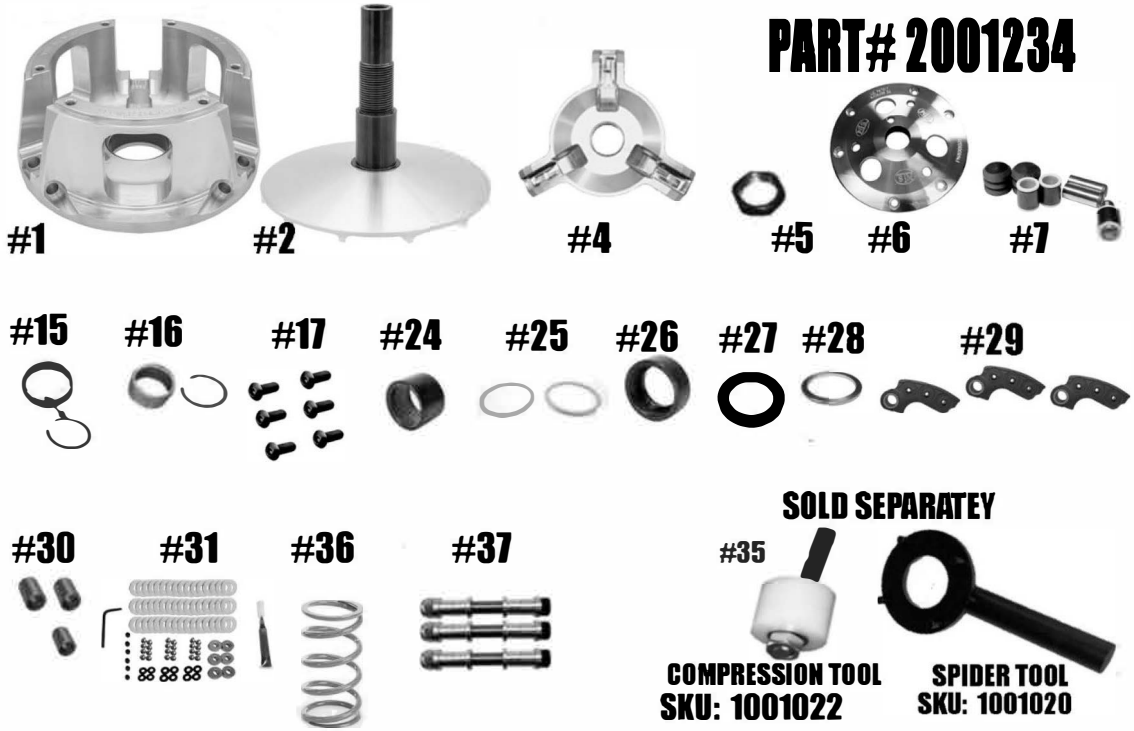

STM RAGE 3RS POLARIS ATV PRIMARY Ace 900

PART# 2001234

ITEM#	PART#	DESCRIPTION	QTY
1	2001160	RAGE 3 GEN 2 MOVABLE SHEAVE	1
2,3	2001161 / 2001024	RAGE 3 FIXED SHEAVE & POST ASSY	1
4	1001269	RAGE 3 ATV SPIDER (Torque to 500 ft/lbs.)	1
5	3001005	SPIDER NUT RAGE PRIMARY (Torque to 550 ft/lbs.)	1
6	4001021	RAGE 3 & 6 PRIMARY COVER	1
7	1001546	COMPOSITE ROLLER-BUSHING STYLE PIN ROLLER KIT	1
15	1001004/VH225	MOVABLE BUSHING & RETAINING CLIP	1
16	1810.590/VH131	COVER BUSHING & RETAINING CLIP	1
17	1001018	RAGE 3 & 6 PRIMARY COVER SCREW SET	1
24	1001000	SLEEVED 2-WAY BEARING 47mm	1
25	1001019	ATV PRIMARY BEARING CLUTCH THRUST WASHERS	2
26	1001001	SLEEVED 2-WAY BEARING CAP	1
27	1001212	.075" THICK SPIDER SHIM	1
28	1001276	PRIMARY SPRNG SPACER .125 SHIM	1
29	1001306	SUPERTIP ATV 50AFP-ST X -SERIES CAM ARMS	3
30	1001203	SUPERTIP CAM ARM BUSHING .570 WIDE	3
31	30 FK3	3 ARM SUPERTIP CAM ARM TUNING FASTNER KIT	1
35	1001022	RAGE ATV PRIMARY COMPRESSION TOOL- ³ / ₄ "-16 (Sold Separately)	1
36	PATV	PATV PRIMARY SPRING	3
37	1001320	CAM ARM CONVERSIN PIN ⁵ / ₁₆ " NON-FIXED PIN .570 WIDE WEIGHT	3