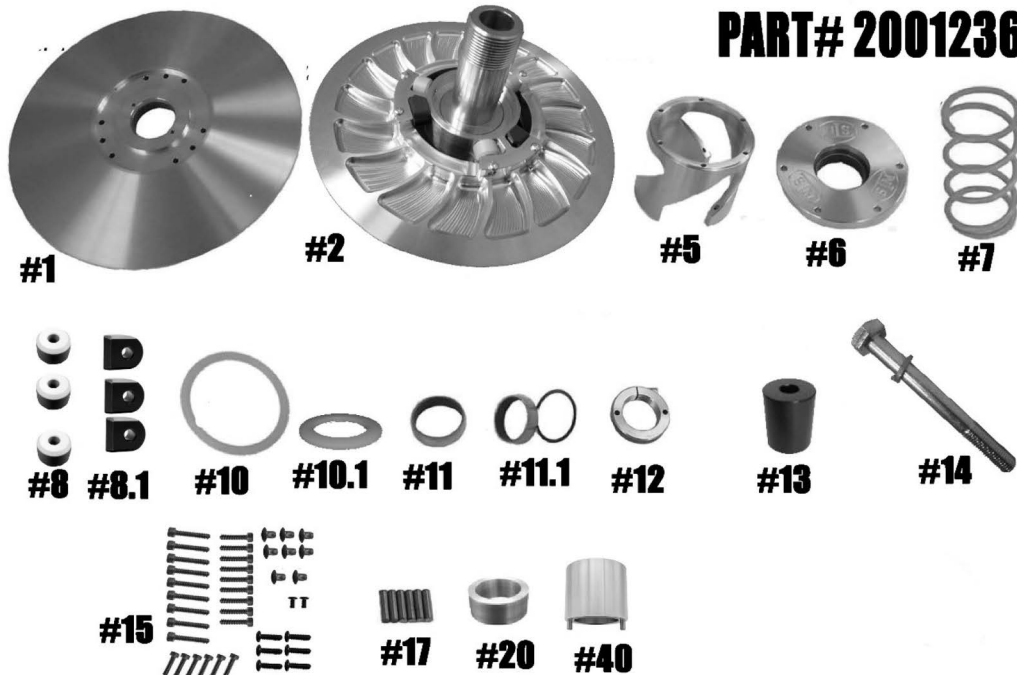

## Polaris RZR RS1

**PART# 2001236**

QTY	ITEM#	DESCRIPTION	PART #
1	1	MOVABLE SHEAVE	2001062
1	2	FIXED SHEAVE & POST	2001063 / 2001235
1	5	HELIX	HXATV
1	6	COVER	1001067
1	7	SPRING	PER APPLICATION
3	8	ROLLER	1001047
3	8.1	BUTTON	1001048
1	10	SPRING SPACER	1001049
1	10.1	ADJUSTMENT NUT THRUST WASHER	1001060
1	11	COVER BUSHING	2408
1	11.1	MOVABLE BUSHING w/ VH175 RETAINING CLIP	2408
1	12	ADJUSTMENT NUT	1001059
1	13	TUNER HUB INSERT	2001121
1	14	TUNER RETAINING BOLT & SPRING WASHER	91180A658/95221A113
1	15	TUNER SECONDARY BOLT KIT	1001034
6	17	¼" X 1" HARDENED PIN DOWEL	¼"x1"PD
1	20	RESISTANCE SPACER	3001092
1	40	ADJUSTMENT NUT SOCKET TOOL	1001064
1		TORSIONAL CONVERSION (optional)	1001080