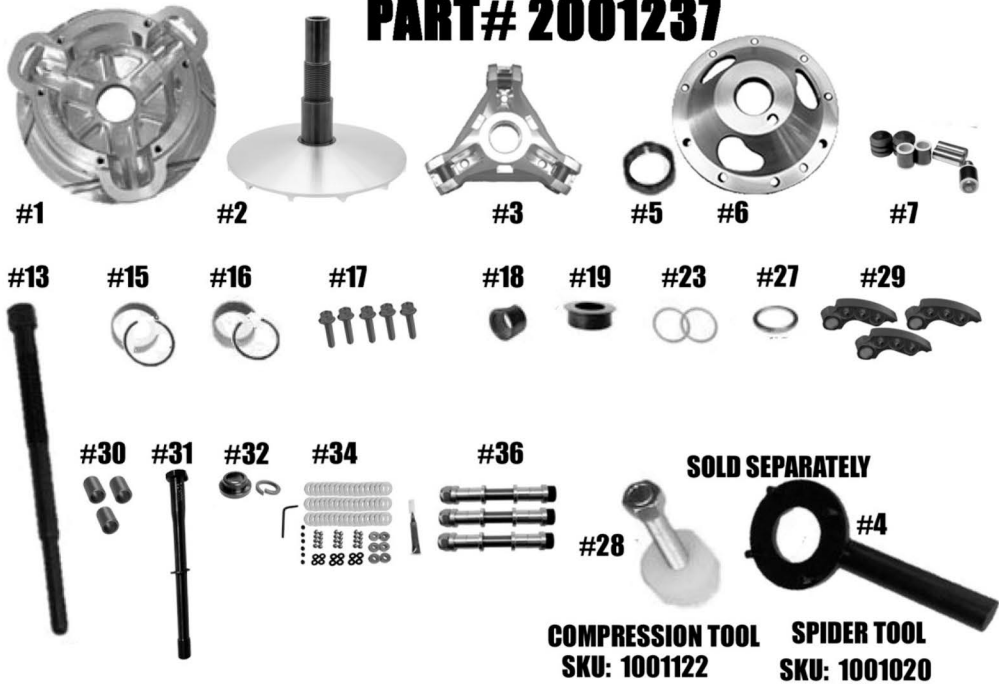

STM RAGE 3-VL POLARIS RS-1 PRIMARY

PART# 2001237

ITEM#	PART #	DESCRIPTION	QTY
1	2001163	RAGE 3VL PRIMARY CLUTCH MOVABLE SHEAVE	1
2	2001107 / 2001172	RAGE 3VL FIXED SHEAVE AND POST ASSY	1
3	2001175	ATV/ SxS RAGE 3VL SPIDER (Torque to 500 ft./lbs.)	1
4	1001020	RAGE 3 & 6 SPIDER TOOL (Sold Separately)	1
5	3001005	SPIDER NUT RAGE PRIMARY (Torque to 550 ft./lbs.)	1
6	2001174	RAGE 3VL PRIMARY COVER	1
7	1001546	COMPOSITE ROLLER-BUSHING STYLE PIN-ROLLER KIT	1
13	1001189	CLUTCH PULLER FOR STM PRIMARY 5/8-18 THREAD	1
15	3012.620/VH225	MOVABLE BUSHING & RETAINING CLIP	1
16	1816.850/VH131	COVER BUSHING & RETAINING CLIP	1
17	1001206	SNOWMOBILE PRIMARY DUAL STAGE 6 ARM & 3VL COVER SCREW SET (Torque to 125 in./lbs.)	1
18	1001000	SLEEVED 2-WAY BEARING 47MM	1
19	2001173	RAGE 3VL PRIMARY 2-WAY BEARING CAP	1
23	1001019	ATV PRIMARY BEARING CLUTCH THRUST WASHER	2
27	1001276	PRIMARY SPRNG SPACER .125 SHIM	1
28	1001122	RAGE SNOWMOBILE & UTV PRIMARY COMPRESSION TOOL 5/8"-18 (Sold Separately)	1
29	2001151	AFP STYLE ATV/UTV STM SUPERTIP CAM ARM 50 GRAM BASE	1
30	1001203	SUPERTIP CAM ARM BUSHING .570 WIDE	3
31	1001539	PRIMARY RETAINING BOLT w/LOCK WASHER (Torque to 97 ft./lbs.)	1
32	1001540	PRIMARY M14 RETAINING WASHER & LOCK WASHER	1
34	30 FK3	3 ARM SUPERTIP CAM ARM TUNING FASTNER KIT	1
36	1001320	CAM ARM CONVERSION PIN 5/16" NON-FIXED for PIN .570 WIDE WEIGHT	3