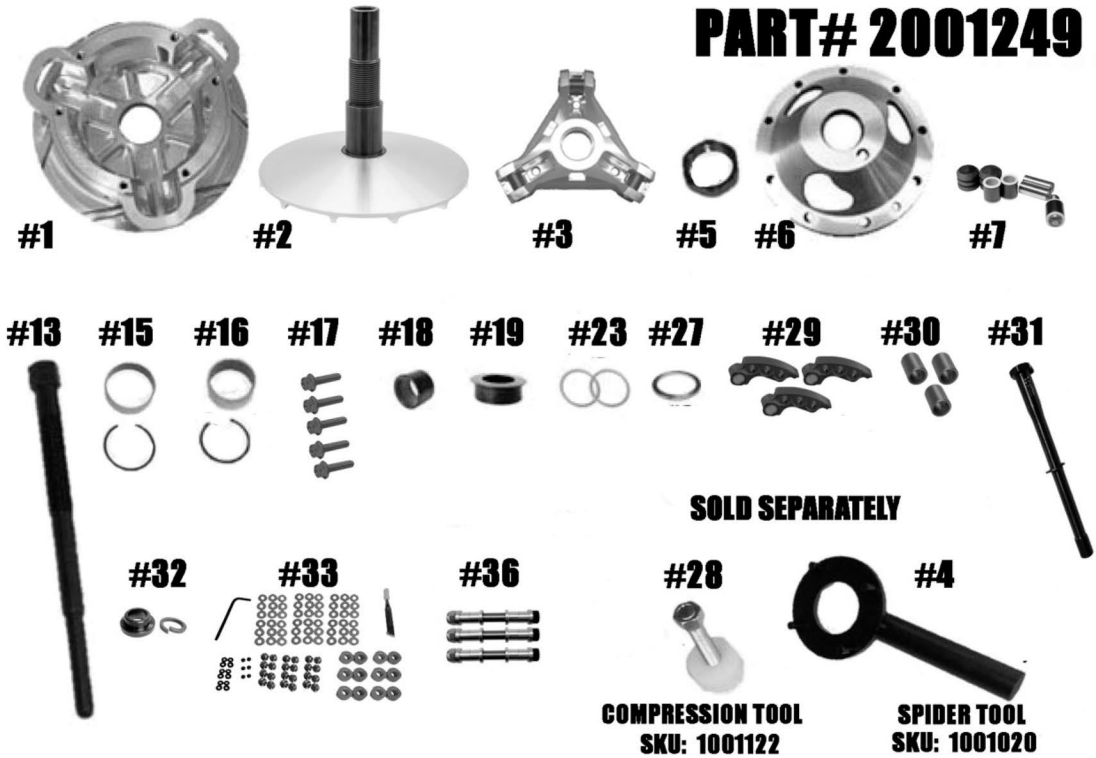

STM RAGE 3-VL POLARIS RANGER XP 1000 PRIMARY

PART# 2001249

SOLD SEPARATELY

**COMPRESSION TOOL
SKU: 1001122**

**SPIDER TOOL
SKU: 1001020**

ITEM#	PART #	DESCRIPTION	QTY
1	2001163	RAGE 3VL PRIMARY CLUTCH MOVABLE SHEAVE	1
2	2001107 / 2001172	RAGE 3VL FIXED SHEAVE & POST ASSY	1
3	2001175	ATV, SxS RAGE 3VL SPIDER (Torque to 500 ft/lbs.)	1
4	1001020	RAGE 3 & 6 SPIDER TOOL (Sold Separately)	1
5	3001005	SPIDER NUT RAGE PRIMARY (Torque to 550 ft/lbs.)	1
6	2001174	RAGE 3VL PRIMARY COVER	1
7	1001551	RAGE 3VL COMPOSITE ROLLER-BUSHING STYLE SPIDER PIN & ROLLER KIT	1
13	1001189	CLUTCH PULLER for STM PRIMARY-5/8"-18 THREAD	1
15	3012.620/ VH225	MOVABLE BUSHING w/ RETAINING CLIP	1
16	1816.850/VH131	COVER BUSHING w/RETAINING CLIP	1
17	1001206	SNOWMOBILE PRIMARY DUAL STAGE 6 ARM & 3VL COVER SCREW SET (Torque to 125 in/lbs.)	1
18	1001000	SLEEVED 2-WAY BEARING 47MM	1
19	2001173	RAGE 3VL PRIMARY 2-WAY BEARING CAP	1
23	1001019	ATV PRIMARY BEARING CLUTCH THRUST WASHER	2
27	1001276	PRIMARY SPRING SPACER .125 SHIM	1
28	1001122	RAGE SNOWMOBILE & UTV PRIMARY COMPRESSION TOOL 5/8"-18 (Sold Separately)	1
29	2001245	AFP STYLE ATV/UTV SUPERTIP CAM ARM (60 Gram base)	1
30	1001203	SUPERTIP CAM ARM BUSHING .570 WIDE WEIGHT	3
31	1001539	RAGE 3VL PRIMARY RETAINING BOLT w/LOCK WASHER (TORQUE TO 97 FT/LBS)	1
32	1001540	PRIMARY M14 RETAINING WASHER & LOCK WASHER	1
33	30FK3HD	3 ARM SUPERTIP HD FASTNER KIT	1
36	1001320	CAM ARM CONVERSION PIN-5/16" NON-FIXED PIN .570 WIDE WEIGHT	3