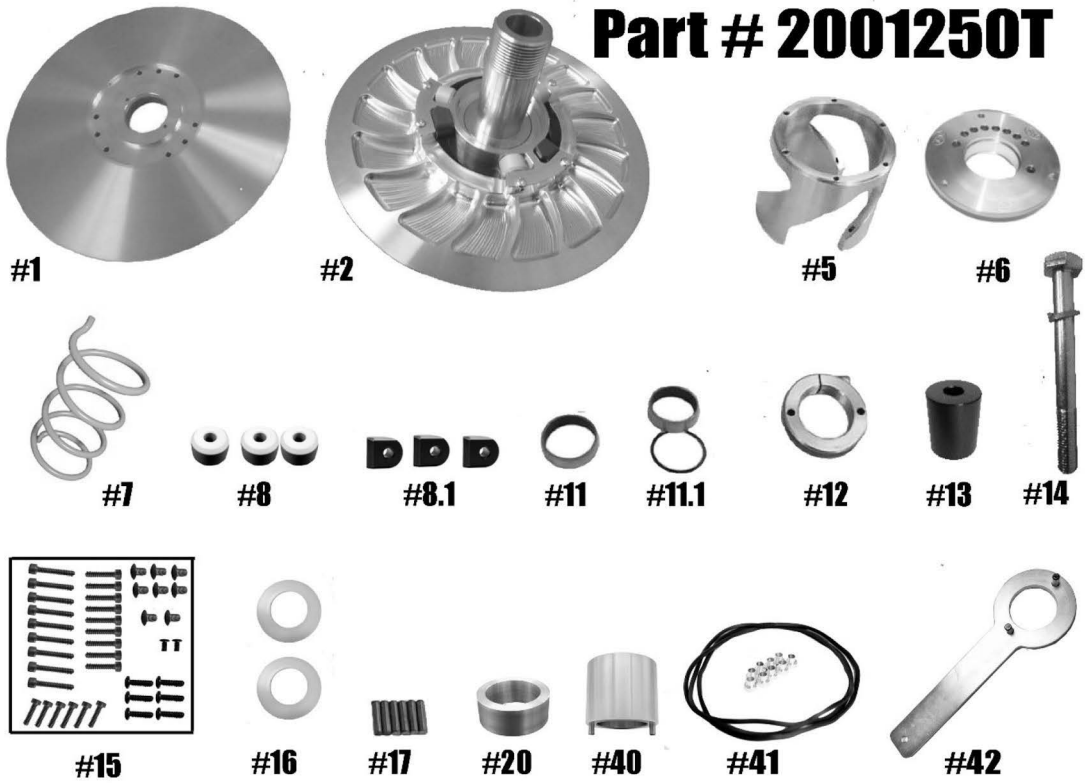

### Part # 2001250T

QTY	ITEM#	DESCRIPTION	PART #
1	1	TUNER SECONDARY MOVABLE SHEAVE	2001062
1	2	TUNER SECONDARY FIXED SHEAVE & POST ASSEMBLY	2001203 / 2001246
1	5	GEN 1 ATV HELIX NON-ENGINE BRAKING	HXATV
1	6	TORSIONAL SPRING COVER 1.5" Bushing ID	1001078
1	7	ATV TORSIONAL TUNER SPRING	ATVTS
3	8	TUNER ROLLER	1001047
3	8.1	ATV GEN 1 TUNER SECONDARY BUTTON	1001048
1	11	MOVABLE BUSHING	2408
1	11.1	COVER BUSHING w/ RETAINING CLIP	2408 / VH175
1	12	TUNER ADJUSTER NUT	1001059
1	13	TUNER SECONDARY HUB RETAINING INSERT	2001247
1	14	TUNER RETAINING BOLT M10-1.25x90mm & M10 BELLEVILLE WASHER Torque to 60 ft/lbs	91180A658/95221A113
1	15	TUNER SECONDARY FASTENER KIT -Torque specs on back	1001034
2	16	ADJUSTER NUT THRUST WASHER	1001060
6	17	TUNER SECONDARY ROLLER PIN ¼" X 1" PULL DOWEL	¼"x1"PD
1	20	TUNER DRIVEN RESISTANCE SPACER	3001092
1	40	TUNER SECONDARY ADJUSTER NUT TOOL	1001064
1	41	CLUTCH HOUSING SPACER KIT	2001168
1	42	TORSION SPRING COVER SPANNER TOOL	1001079