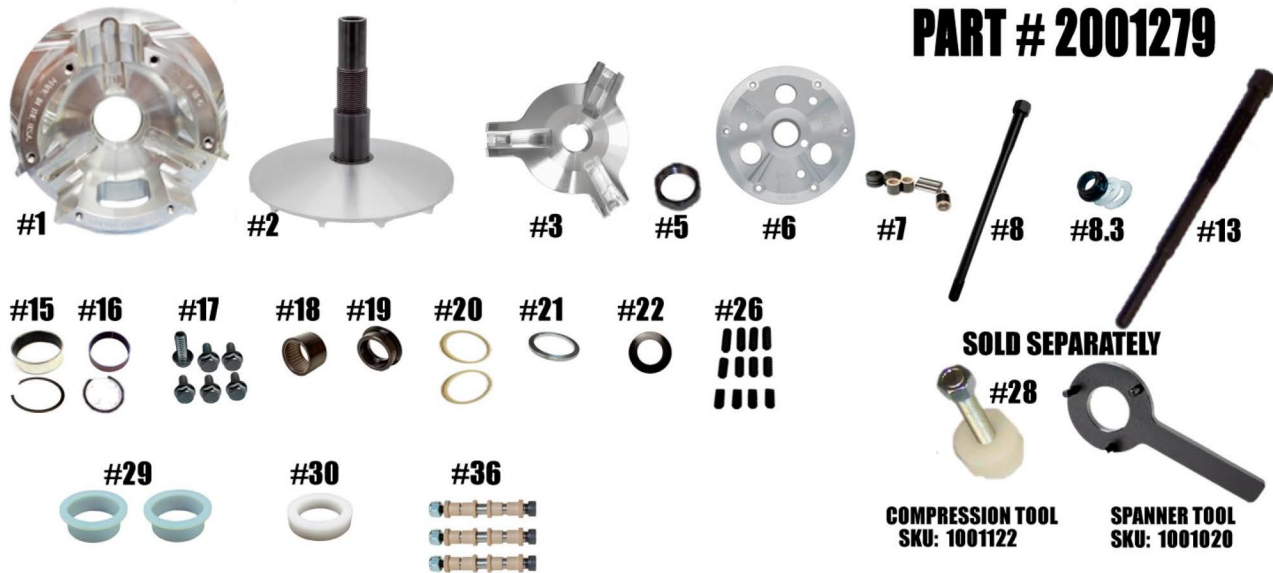

# STM RAGE 3 WSP POLARIS XP-1000 TRA 1.5" WIDE BELT CONVERSION PRIMARY

## PART # 2001279

**COMPRESSION TOOL**  
SKU: 1001122

**SPANNER TOOL**  
SKU: 1001020

ITEM#	PART #	DESCRIPTION	QTY
1	2001280	RAGE 3 WSP WIDE BELT CONVERSION MOVABLE SHEAVE	1
2	2001281	RAGE 3 WSP WIDE BELT CONVERSION FIXED SHEAVE AND POST ASSY	1
3	1001572	RAGE 3 WIDE SPIDER - Torque to 500 ft/lbs.	1
5	3001005	SPIDER NUT RAGE PRIMARY - Torque to 550 ft/lbs.	1
6	1001630	RAGE 3 WSP TRA SPRING PRIMARY COVER	1
7	1001642	3 ARMS WIDE SPIDER REBUILD KIT W/ ROLLER BUSHINGS .610 ROLLER	1
8	1001261	CLUTCH BOLT (M14-1.5 x 9.625") - Torque to 97 ft/lbs.	1
8.3	2001328	PRIMARY M14 RETAINING WASHER & STEEL & STEEL WEDGE LOCK WASHER	1
13	1001189	CLUTCH PULLER 5/8-18	1
15	1001004 / VH225	MOVABLE BUSHING W/ RETAINING CLIP	1
16	1810 / VH131	COVER BUSHING W/ RETAINING CLIP	1
17	1001638	RAGE 3 WSP TRA COVER BOLT SET -Torque to 125 in/lbs	1
18	1001000	SLEEVED 2-WAY BEARING 47mm	1
19	2001252	RAGE PRIMARY WIDE BEARING CAP	1
20	1001019	ATV PRIMARY BEARING CLUTCH THRUST WASHER	2
21	1001276	PRIMARY SPRING SPACER .125 SHIM	1
22	1001204	ATV SPIDER SHIM .060	1
26	1001094	RAGE PRIMARY CAM ARM POSITIONING ADJUSTMENT SET SCREW SET	1
28	1001122	RAGE PRIMARY COMPRESSION TOOL 5/8"-18 (SOLD SEPARATELY)	1
29	1001091	TRA SPRING SPACER	2
30	1001092	SPRING SPACER FOR PS-STYLE SPRINGS	1
36		CONVERSION PIN- Only one side is used	3
	1001574	WIDE MOVABLE PRIMARY 5/16" NON-FIXED PIN CONVERSION ASSEY for .570 WIDE WEIGHT	
	1001604	WIDE MOVABLE PRIMARY 5/16" FIXED PIN CONVERSION ASSY for .570 WIDE WEIGHT	
	1001605	WIDE MOVABLE PRIMARY 5/16" FIXED PIN CONVERSION ASSY for .470 WIDE WEIGHT	
	1001606	WIDE MOVABLE PRIMARY 5/16" NON-FIXED PIN CONVERSION ASSY for .470 WIDE WEIGHT	