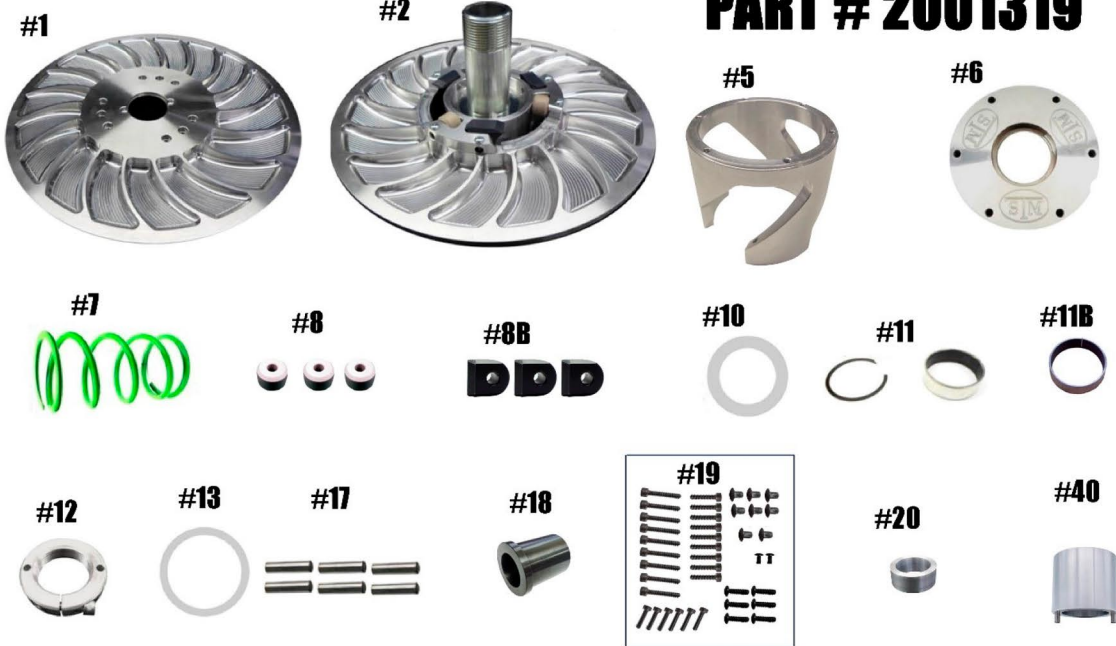

STM TUNER INSTRUCTIONS

2022-23 Polaris Pro R-Sport/Premium/Ultimate 4 CYL

PART # 2001319

ITEM#	PART #	DESCRIPTION	QTY
1	2001318	MOVABLE SHEAVE "PRO R" TUNER SECONDARY 4 CYL ENGINE	1
2	2001316/2001317	FIXED SHEAVE "PRO R" TUNER SECONDARY 4 CYL ENGINE	1
5	HXATV	GEN 1 ATV HELIX NON-ENGINE BRAKING	1
6	1001067	HD COMPRESSION SPRING HELIX COVER	1
7	ATVSS	KSS STYLE COMPRESSION SPRING	1
8	1001047	TUNER GEN 1 ROLLER	3
8B	1001048	ATV GEN 1 TUNER SECONDARY BUTTON	3
10	1001060	ADJUSTER NUT THRUST WASHER	1
11	2408 /VH175	COVER BUSHING w/ RETAINING CLIP	1
11B	4020.5	MOVABLE SHEAVE BUSHING (No Retaining Clip Needed)	1
12	1001059	ADJUSTER NUT	1
13	1001049	HELIX COVER HD SPRING WASHER	1
17	¼"X1"PD	TUNER SECONDARY ROLLER PIN ¼" x 1" PULL DOWEL	6
18	2001320	TUNER HUB RETAINING INSERT	1
19	1001034	TUNER SECONDARY FASTENER KIT -Torque spec on back page	1
20	2001321	GEN 2 TUNER RESISTENCE SPACER	1
40	1001064	TUNER SECONDARY ADJUSTER NUT TOOL	1