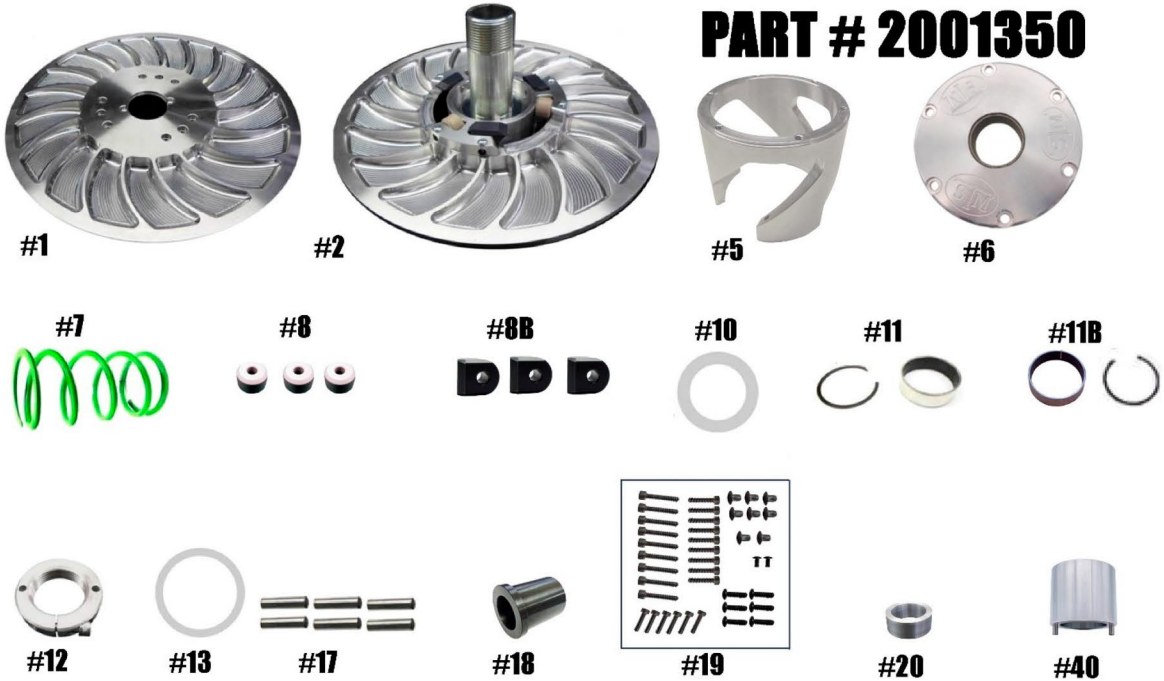

STM TUNER INSTRUCTIONS

2022-23 Polaris Pro R-Sport/Premium/Ultimate 4 CYL

PART # 2001350

ITEM#	PART #	DESCRIPTION	QTY
1	2001318	MOVABLE SHEAVE "PRO R" TUNER SECONDARY 4 CYL ENGINE	1
2	2001316/2001317	FIXED SHEAVE "PRO R" TUNER SECONDARY 4 CYL ENGINE	1
5	HXATV	GEN 1 ATV HELIX NON-ENGINE BRAKING	1
6	1001067	HD COMPRESSION SPRING HELIX COVER	1
7	ATVSS	KSS STYLE COMPRESSION SPRING	1
8	1001047	TUNER GEN 1 ROLLER	3
8B	1001048	ATV GEN 1 TUNER SECONDARY BUTTON	3
10	1001060	ADJUSTER NUT THRUST WASHER	1
11	2408 /VH175	COVER BUSHING w/ RETAINING CLIP	1
11B	4020.787/VH181	MOVABLE SHEAVE BUSHING w/RETAINING CLIP	1
12	1001059	ADJUSTER NUT	1
13	1001049	HELIX COVER HD SPRING WASHER	1
17	¼"X1"PD	TUNER SECONDARY ROLLER PIN ¼" x 1" PULL DOWEL	6
18	2001320	TUNER HUB RETAINING INSERT	1
19	1001034	TUNER SECONDARY FASTENER KIT -Torque spec on back page	1
20	2001321	GEN 2 TUNER RESISTENCE SPACER	1
40	1001064	TUNER SECONDARY ADJUSTER NUT TOOL	1