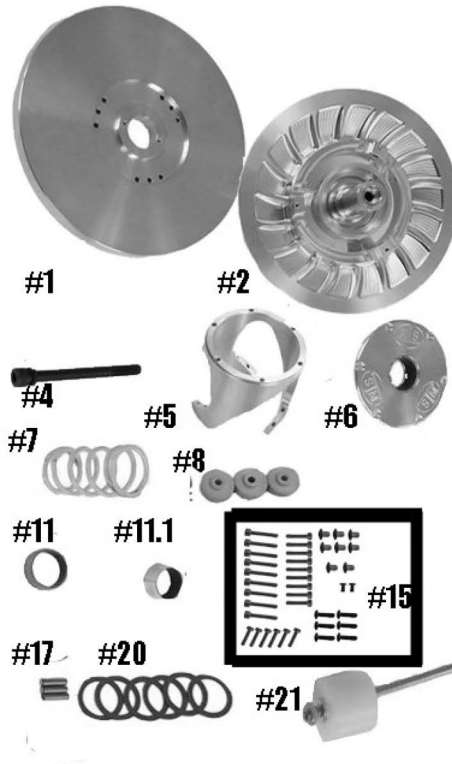

QTY	Item #	Description	Part#
1	1	MOVABLE SHEAVE	3001019
1	2	FIXED SHEAVE ASSY	3001002 / 3001031
1	4	M-10 x 100 SHCS AND LOCK WASHER	3001021
1	5	HELIX	Per application
1	6	COVER	1001304
3	8	ROLLER	1001008
1	11	MOVABLE BUSHING	3020.560
1	11.1	HELIX COVER BUSHING	3020-10
1	15	ATV TUNER FASTENER KIT STD	1001034
3	17	1/4 DIA x 1 PIN HARDENED	1/4"x1"PD
1	20	FIBER BELT DEFLECTION WASHER SET	95601A435
1	21	BELT REMOVAL TOOL	3001022

Spare Parts

When ordering spare parts, please refer to the item number on the first page.

Email
info@stmpowersports.com

www.STMpowersports.com

STM Powersports

STM Can-Am
Long Post
Finned Tuner
Directions
3001028