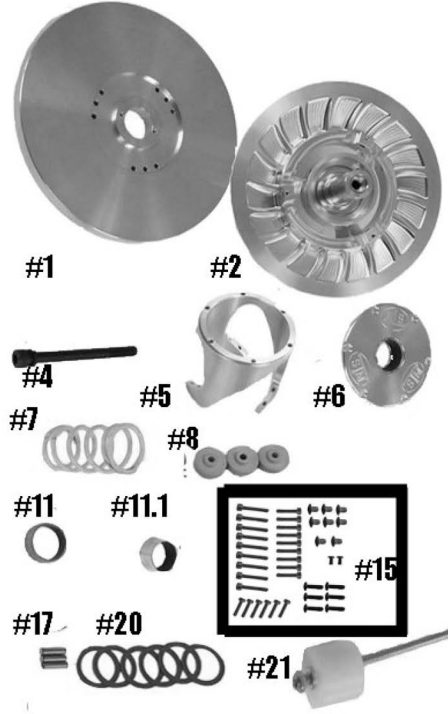

QTY	Item #	Description	Part#
1	1	MOVABLE SHEAVE	3001019
1	2	FIXED SHEAVE ASSY	3001001 / 3001031
1	4	M-10 x 100 SHCS AND LOCK WASHER	3001021
1	5	HELIX	
1	6	COVER	1001304
3	8	ROLLER	1001008
1	11	MOVABLE BUSHING	3020.560
1	11.1	HELIX COVER BUSHING	3020-10
9	15	ATV TUNER FASTENER KIT STD	1001034
3	17	1/4 DIA x 1 PIN HARDENED	1/4"x1"PD
6	20	FIBER BELT DEFLECTION WASHERS	95601A435
1	21	BELT REMOVAL TOOL	3001022

Spare Parts

When ordering spare parts, please refer to the item number on the first page.

Email
info@stmpowersports.com

www.STMpowersports.com

STM Powersports

STM Can-Am
Short Post
Finned Tuner
Directions
3001029