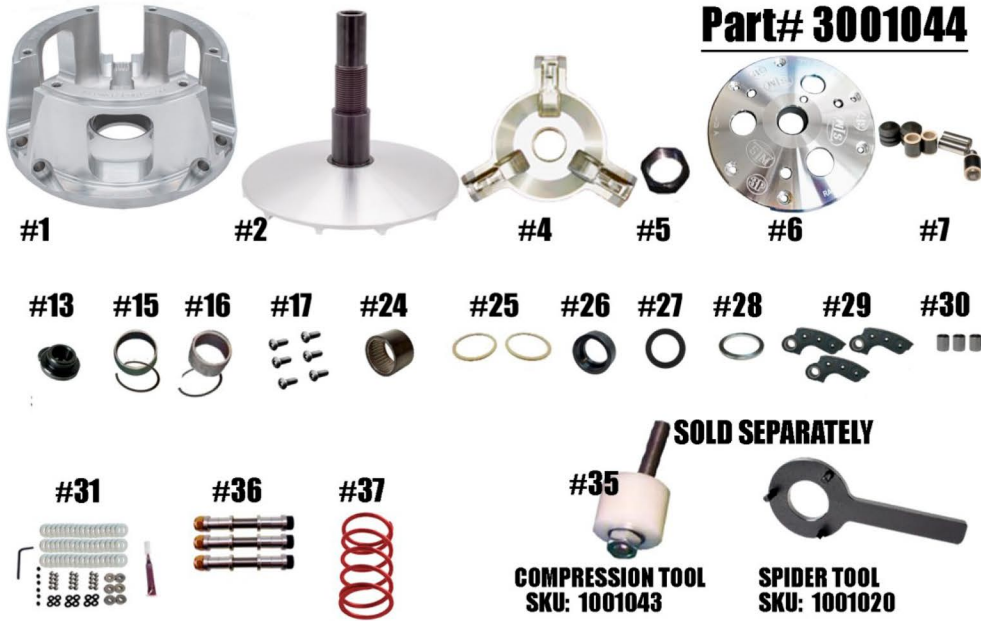

## SHORT POST OFFSET

Part# 3001044

| ITEM# | PART#           | DESCRIPTION   | QTY |
|-------|-----------------|---|-----|
| 1     | 3001009         | RAGE 3 GEN 2 MOVABLE SHEAVE                                     | 1   |
| 2     | 3001010/3001007 | RAGE PRIMARY GEN 2 FIXED SHEAVE AND POST ASSY "SHORT POST"      | 1   |
| 4     | 1001269         | RAGE 3 ATV SPIDER (Torque to 500 ft./lbs.)                      | 1   |
| 5     | 3001005         | SPIDER NUT RAGE PRIMARY (Torque to 550 ft./lbs.)                | 1   |
| 6     | 3001032         | ATV RAGE 3P COVER   | 1   |
| 7     | 1001546         | COMPOSITE ROLLER-BUSHING STYLE PIN ROLLER KIT                   | 1   |
| 13    | 3001045         | PRIMARY CLUTCH RETAINING WASHER for .850 POST END BORE          | 1   |
| 15    | 1001004/VH225   | MOVABLE BUSHING W/ RETAINING CLIP                               | 1   |
| 16    | 1810.590/VH2    | ATV PRIMARY COVER BUSHING W/ RETAINING CLIP                     | 1   |
| 17    | 1001018         | ATV RAGE 3 & 6 PRIMARY COVER SCREW SET (Torque to 105 in./lbs.) | 1   |
| 24    | 1001000         | SLEEVED 2-WAY BEARING 47mm                                      | 1   |
| 25    | 1001019         | ARV PRIMARY BEARING CLUTCH THRUST WASHER                        | 2   |
| 26    | 3001034         | SLEEVED 2-WAY BEARING CAP RAGE 3P                               | 1   |
| 27    | 1001212         | .075 THICK SPIDER SHIM  | 1   |
| 28    | 1001276         | PRIMARY SPRING SPACER .125 SHIM                                 | 1   |
| 29    | 1001211         | SUPERTIP ATV P-SERIES CAM ARM                                   | 3   |
| 30    | 1001200         | SUPERTIP "R" SERIES & "P" SERIES CAM ARM BUSHING SET            | 1   |
| 31    | 30 FK 3         | 3 ARM SUPERTIP CAM ARM TUNING FASTENER KIT                      | 1   |
| 35    | 1001043         | RAGE ATV PRIMARY COMPRESSION TOOL M14x1.5 (SOLD SEPARATELY)     | 1   |
| 36    | 1001322         | CAM ARM PIN CONVERSION 5/16" NON-FIXED PIN for .470 WIDE WEIGHT | 3   |
| 37    | PATV            | ATV PATV PRIMARY SPRING   | 1   |