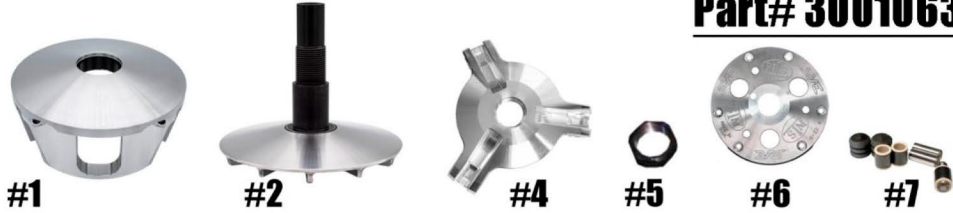

## PRIMARY

**Part# 3001063**

**SOLD SEPARATELY**

**#31**

**#36**

**#37**

**#35** COMPRESSION TOOL  
SKU: 1001043

**SPANNER TOOL**  
SKU: 1001020

ITEM#	PART#	DESCRIPTION	QTY
1	3001003	PRIMARY MOVABLE SHEAVE RAGE 3S & 3P GEN 2	1
2	3001010/3001004	RAGE 3S & 3P PRIMARY GEN 2 FIXED SHEAVE AND POST ASSY	1
4	1001269	RAGE 3 ATV SPIDER (Torque to 500 ft./lbs.)	1
5	3001005	SPIDER NUT RAGE PRIMARY (Torque to 550 ft./lbs.)	1
6	3001064	ATV RAGE 3RS COVER	1
7	1001546	COMPOSITE ROLLER-BUSHING STYLE PIN ROLLER KIT	1
13	3001045	PRIMARY BOLT RETAINING WASHER .850 POST END BORE	1
15	1001004 / VH225	MOVABLE BUSHING W/RETAINING CLIP	1
16	1810.590 / VH131	ATV PRIMARY COVER BUSHING CUT W/ RETAINING CLIP	1
17	1001018	RAGE 3 & 6 PRIMARY COVER SCREW SET (Torque to 105 in./lbs.)	1
24	1001000	SLEEVED 2-WAY BEARING 47mm	1
25	1001019	ATV PRIMARY BEARING CLUTCH THRUST WASHER	2
26	1001001	SLEEVED 2-WAY BEARING CAP RAGE 3 & 3S	1
27	1001204	ATV SPIDER SHIM .060	1
28	1001276	PRIMARY SPRING SPACER .125 SHIM	1
29	1001306	ST SERIES CAM ARM	3
30	1001203	SUPERTIP CAM ARM BUSHING .570 WIDE	3
31	30 FK 3	3 ARM SUPERTIP CAM ARM TUNING FASTENER KIT	1
35	1001043	RAGE ATV PRIMARY COMPRESSION TOOL M14x1.5 (SOLD	1
36	PATV	ATV PATV PRIMARY SPRING	1
37	1001320	CAM ARM PIN CONVERSION -5/16" NON-FIXED PIN.570 WIDE	3