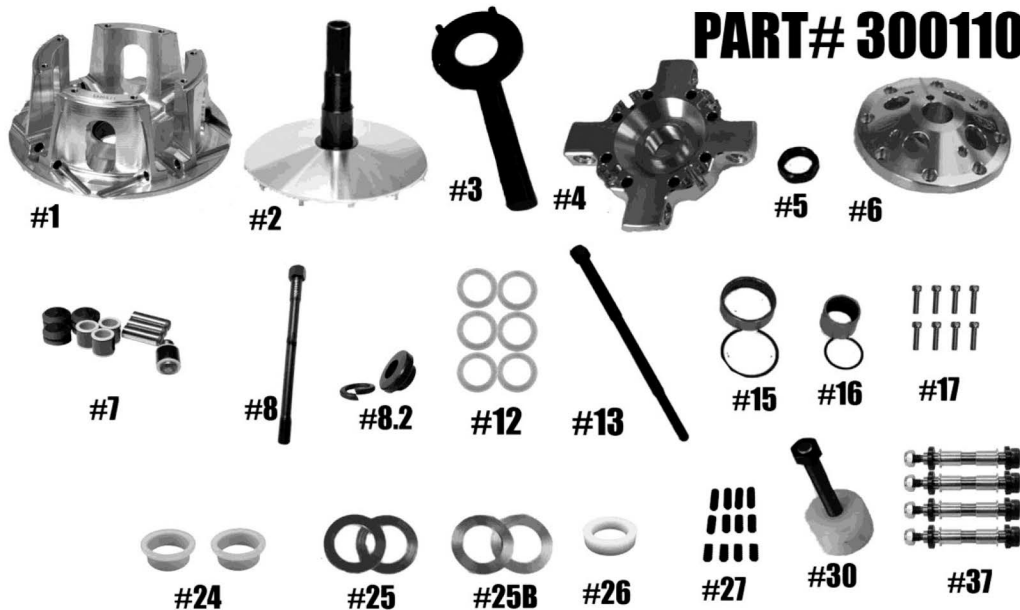

PART# 3001101

QTY	ITEM#	DESCRIPTION	PART #
1	1	RAGE 4 MOVABLE SHEAVE	3001099
1	2	FIXED SHEAVE AND POST ASSY	3001098
1	1	SPANNER TOOL (Sold Separately)	1001032
1	4	SPIDER (Torque to 500 ft./lbs.)	1001265
1	5	SPIDER NUT (Torque to 500 ft./lbs.)	3001005
1	6	COVER	1001090
1	7	COMPOSITE ROLLER BUSHING STYLE PIN KIT W/ .610 ROLLER	1001651
1	8	BOLT (Torque to 60-75 ft/lbs)	1001549
1	8.2	PRIMARY CLUTCH RETAINING WASHER & LOCKNUT	3001023
6	12	.03 BELT SHIM	1001403
1	13	PULLER	1001347
1	15	MOVABLE BUSHING W/ VH181 RETAINING CLIP	2610
1	16	COVER BUSHING w/ VH131 RETAINING CLIP	1810
1	17	COVER SCREW SET	1001095
2	24	TRA SPRING BUSHING	1001091
2	25	.03 SPIDER SHIM	C154445
2	25B	.06 SPIDER SHIM	C154446
1	26	SPRING SPACER	1001092
1	27	SET SCREW SET	1001094
1	30	COMPRESSION TOOL 5/8"-18 ((Sold Separately)	1001122
4	37	CONVERSION PIN KIT OPTIONS	HIGHLIGHTED IS USED
		5/16" FIXED PIN .570 WIDE WEIGHT	1001319
		5/16" NON-FIXED PIN .570 WIDE WEIGHT	1001320
		5/16" FIXED PIN .470 WIDE WEIGHT	1001321
		5/16" NON-FIXED PIN .470 WIDE WEIGHT	1001322
		8MM FOR YAMAHA .570 WIDE WEIGHT	1001326