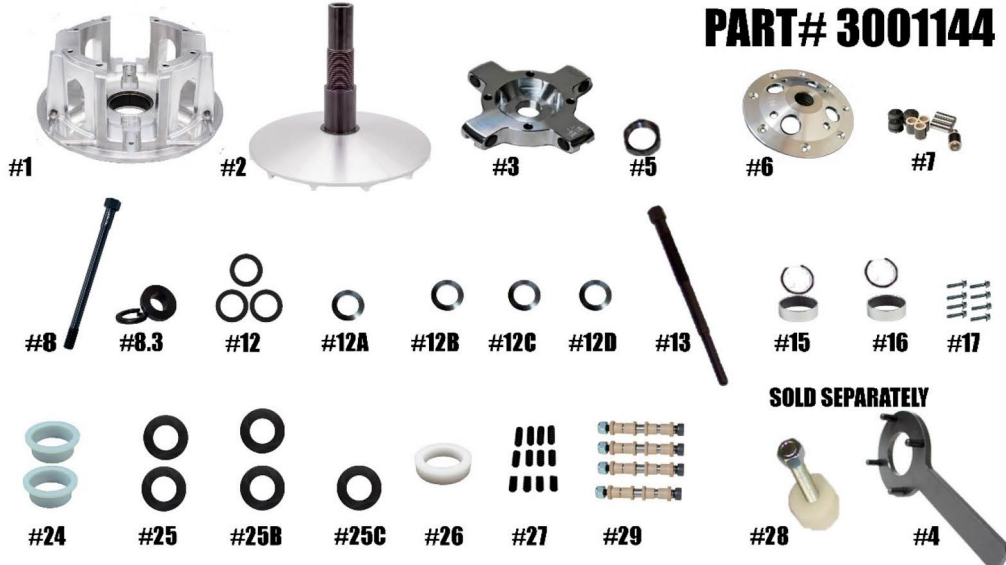

# STM RAGE 4WSP-DR TRA CAN-AM X3 PRIMARY SCREW-ON

**PART# 3001144**

ITEM#	PART #	DESCRIPTION	QTY
1	3001142	RAGE 4 WSP MOVABLE SHEAVE	1
2	3001143/3001107	RAGE 4 WSP-DR FIXED SHEAVE AND POST ASSY	1
3	1001608	RAGE 4 WIDE ARM SPREAD PIN ATV SPIDER (Torque to 500 ft/lbs.)	1
4	1001032	RAGE 4 & 8 SPANNER TOOL (SOLD SEPARATELY)	1
5	3001005	SPIDER NUT RAGE PRIMARY (Torque to 550 ft/lbs.)	1
6	1001640	RAGE 4 WSP TRA SPRING COVER	1
7	1001643	4 ARM WIDE SPIDER REBUILD KIT W/ COMPOSITE ROLLER BUSHING .610 ROLLER	1
8	1001549	PRIMARY RETAINING BOLT (TORQUE TO 85 FT/LBS.)	1
8.3	3001023	PRIMARY CLUTCH RETAINING WASHER & LOCK WASHER FOR .750 POST END BORE	1
12	1001402	BELT SHIM .03 THICK for 1.875" DIAMETER POST	3
12A	1001527-04	BELT SHIM for PRIMARY WITH A 1.875" DIAMETER POST	1
12B	1001527-05	BELT SHIM for PRIMARY WITH A 1.875" DIAMETER POST	1
12C	1001527-120	BELT SHIM for PRIMARY WITH A 1.875" DIAMETER POST (1.44 WIDE BELT)	1
12D	1001527-140	BELT SHIM for PRIMARY WITH A 1.875" DIAMETER POST (1.480 WIDE BELT)	1
13	1001347	PRIMARY CLUTCH PULLER 5/8-18x8.625	1
15	1001004 / VH225	MOVABLE BUSHING W/ RETAINING CLIP	1
16	1810 / VH131	COVER BUSHING W/ RETAINING CLIP	1
17	1001561	SNOWBOBILE PRIMARY 4 & 8 ARM COVER SCREW SET (Torque to 105 in/lbs.)	1
24	1001091	TRA SPRING SPACER	2
25	C152994	SCREW-ON HD SPIDER SHIM .03 THICK FOR 1.875" DIA POST	2
25B	C166597	SCREW-ON HD SPIDER SHIM .06 THICK FOR 1.875" DIA POST	2
25C	1001212	.075" THICK SPIDER SHIM	1
26	1001092	SPRING SPACER FOR PS STYLE SPRINGS FOR SCREW-ON RAGE PRIMARY CLUTCH	1
27	1001094	RAGE PRIMARY CAM ARM POSITIONING ADJUSTMENT SET SCREW SET	1
28	1001122	RAGE SNOWMOBILE & UTV PRIMARY COMPRESSION TOOL 5/8-18 (SOLD SEPARATELY)	1
29	HIGHLIGHTED IS USED	CONVERSION PIN KIT OPTIONS BELOW	4
	1001605	RAGE "WIDE" PRIMARY 5/16" FIXED PIN CONVERSION ASSY .470 WIDE WEIGHT WIDE MOVABLE	
	1001606	RAGE "WIDE" PRIMARY 5/16" NON-FIXED PIN CONVERSION ASSY .470 WIDE WEIGHT WIDE MOVABLE	
	1001604	RAGE "WIDE" PRIMARY 5/16" FIXED PIN CONVERSION ASSEY .570 WIDE WEIGHT WIDE MOVABLE	
	1001574	RAGE "WIDE" PRIMARY 5/16" NON-FIXED PIN CONVERSION ASSY .570 WIDE WEIGHT WIDE MOVABLE	