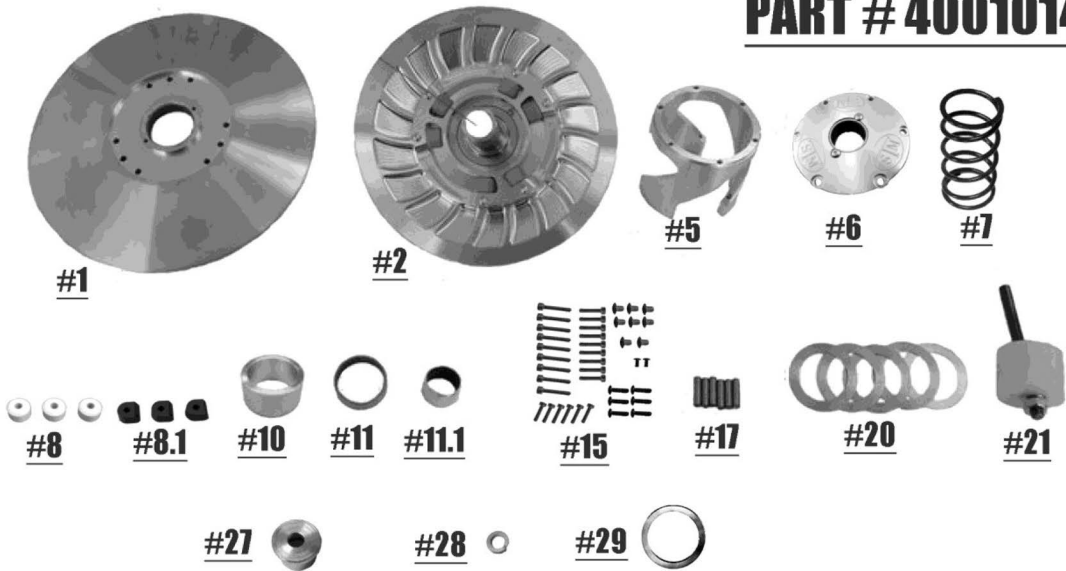

2014 ARCTIC CAT WILDCAT X-1000 TUNER

PART # 4001014

QTY	ITEM#	DESCRIPTION	PART#
1	1	MOVABLE SHEAVE	4001011
1	2	FIXED SHEAVE LEFT HAND & POST	4001010 / 4001008
1	5	OPPOSITE ROTATION HELIX	HXXP
1	6	HD Z1 COVER	1001067
1	7	SPRING	KSS8 OR KSS12
3	8	ROLLERS	1001047
3	8.1	TUNER BUTTON	1001048
1	10	TUNER RESISTANCE SPACER	4001013
1	11	MOVABLE BUSHING	2408
1	11.1	COVER BUSHING	2408
1	15	TUNER FASTENER KIT HD	1001034
6	17	ROLLER PIN	¼"x1"PD
1	20	BELT SPACING SHIM	C157712-9
1	21	BELT REMOVAL TOOL	4001009
1	27	TUNER POST RETAINER	4001012
1	28	MAIN BOLT LOCK WASHER	1/2LW
1	29	HD HELIX CAP SPRING WASHER	1001049