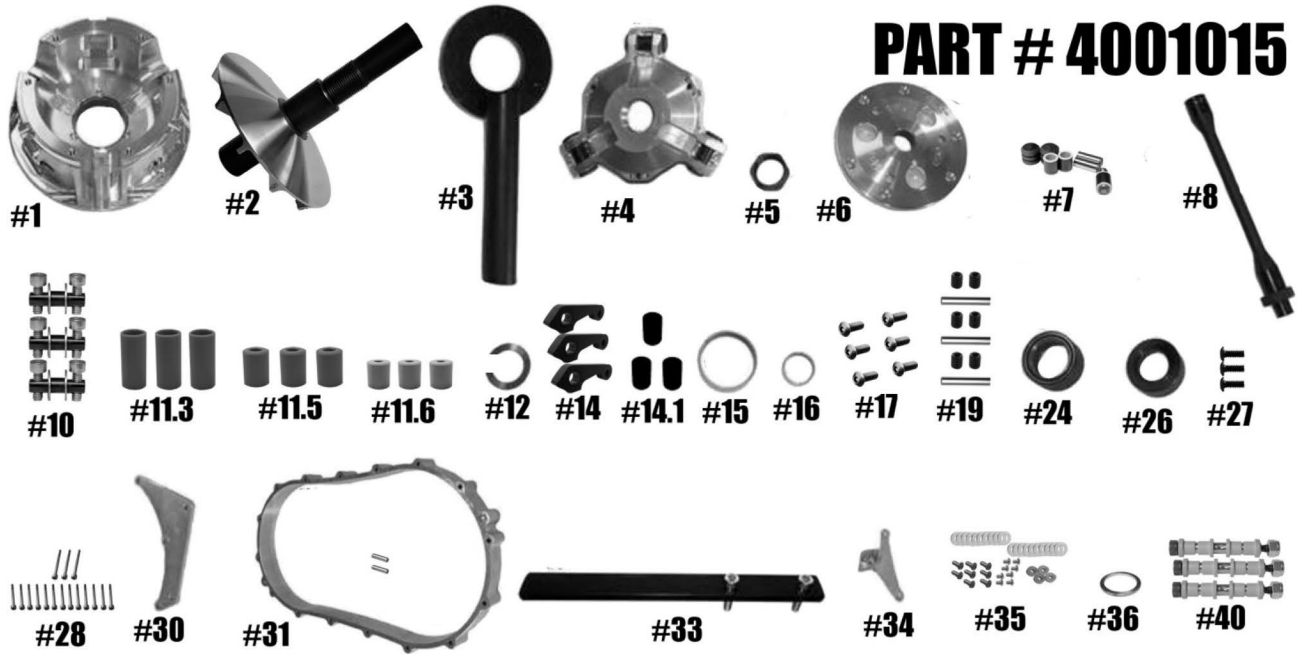

# STM RAGE 6 WILDCAT INSTRUCTIONS

## PART # 4001015

QTY	ITEM#	DESCRIPTION	PART #
1	1	WILDCAT WET CLUTCH MODEL PRIMARY MOVABLE SHEAVE	4001016
1	2	WILDCAT WEB CLUTCH PRIMARY FIXED SHEAVE & POST ASSEMBLY	4001018/4001019
1	3	SPANNER TOOL (Sold Separately)	1001020
1	4	LEFT-HAND THREAD RAGE 6 SPIDER (Torque to 500 ft./lbs.)	1001012
1	5	LEFT-HAND SPIDER NUT (Torque to 550 ft./lbs.)	1001044
1	6	ATV RAGE COVER	3001006
1	7	COMPOSITE ROLLER BUSHING STYLE PIN ROLLER KIT	1001546
1	8	PRIMARY CLUTCH RETAINING BOLT-WILDCAT WET CLUTCH DELETE	4001022
3	10	1 <sup>ST</sup> STAGE CAM ARM PIN KIT	1001023
1	11.3	RAGE 6 MOVABLE ROLLER .312 SET	1001025
1	11.5	RAGE 6 MOVABLE ROLLER .500 SET	1001026
1	11.6	RAGE 6 MOVABLE ROLLER .625 SET	1001027
1	12	BELT SPACING SHIM .03	C154445
3	14	CAM ARM 1 <sup>ST</sup> STAGE	1001024
3	14.1	1 <sup>ST</sup> STAGE CAM ARM BUSHING	1001330
1	15	MOVABLE SHEAVE BUSHING	6020
1	16	COVER BUSHING	1810.59
1	17	COVER SCREW SET (6)	1001018
3	19	PRIMARY 1 <sup>ST</sup> STAGE ROLLER PIN ASSEMBLY	1001028
1	24	2-WAY BEARING SLEEVE	1001052
1	26	2-WAY BEARING CAP	4001023
3	27	BUSHING RETAINING SCREW	8-32X3/8BHCS
1	28	CLUTCH HOUSING SPACER BOLT KIT (16)	4001028
1	30	AIRBOX BRACKET	4001026
1	31	CLUTCH HOUSING SPACER KIT	4001024
1	33	WCD TOOL	4001025
1	34	AIR OUTLET TUBE BRACKET	4001027
1	35	HD 1 <sup>ST</sup> STAGE 6 ARM FASTNER KIT	1001005
1	36	PRIMARY SPRING SPACER .125 SHIM	1001276
3	40	5/16" FIXED PIN .470 WIDE WIDTH	1001321