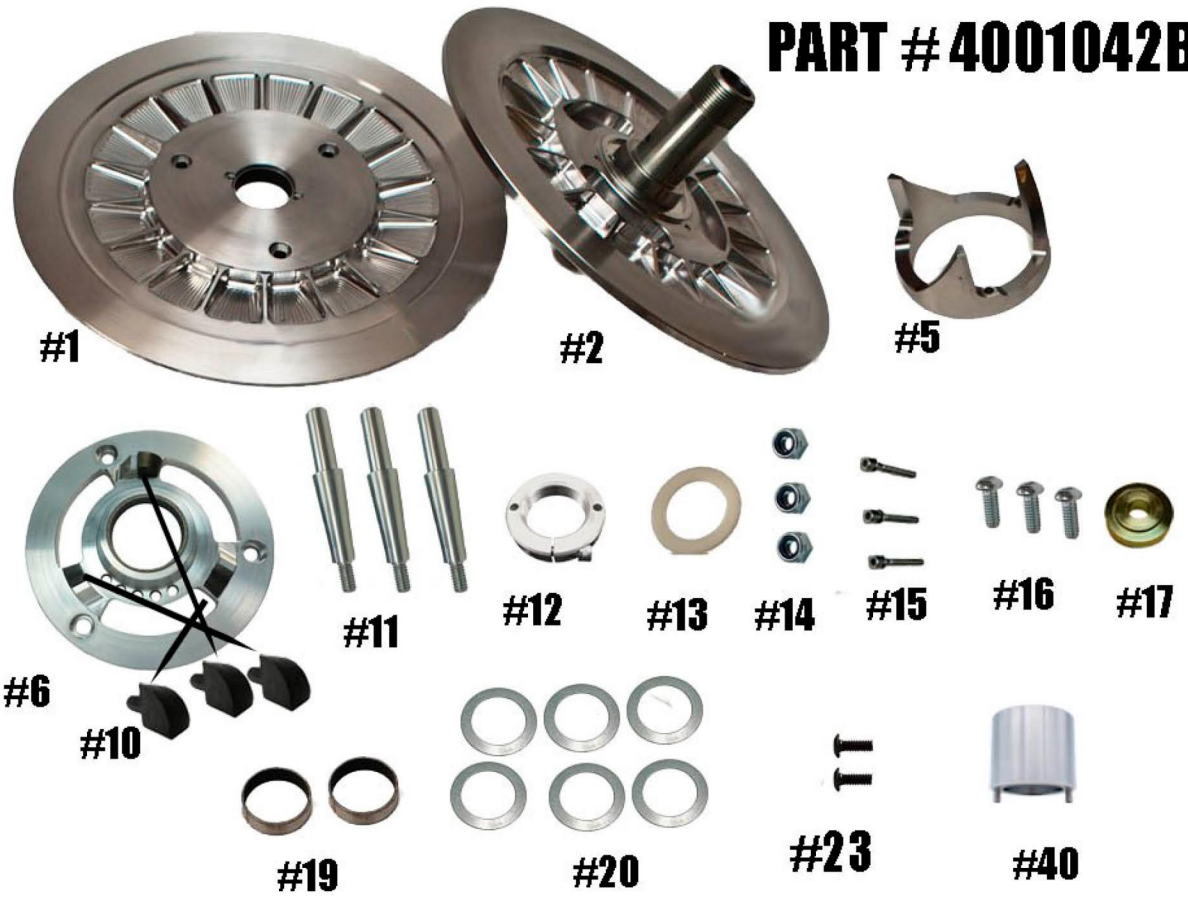

2012-15 ARCTIC CAT PROGCROSS GEN 1 TUNER INSTRUCTIONS

PART # 4001042B

Item#	Part#	Description	QTY
1	4001040	MOVABLE SHEAVE	1
2	4001039	FIXED SHEAVE ASSY	1
5	HXAC (Designated Angle)	OLD STYLE ARCTIC CAT HELIX	1
6	1001056	BILLET BUTTON COVER	1
10	0148-177	BUTTON COVER BUTTON	3
11	1001058	BUTTON COVER POST	3
12	1001059	TUNER ADJUSTER NUT	1
13	1001060	ADJUSTER NUT THRUST WASHER	1
14	1001061	NYLOC LOCKNUT - 5/16"x18 -Torque to 20 ft/lbs.	3
15	1001062	HELIX RETAINING SCREWS & LOCKWASHER SET (3)	1
16	1001063	COVER POST RETAINING BOLT SET (3)	1
17	4001041	TUNER SECONDARY BOLT RETAINING WASHER	1
19	2408	COVER & MOVABLE BUSHING	2
20	98055A325-6	TUNER OFFSET SHIM (Set of 6)	1
23	8-32X3/8BHCS	BUSHING RETAINING SCREW Set (2)	2
40	1001064	TUNER SECONDARY ADJUSTER NUT TOOL	1