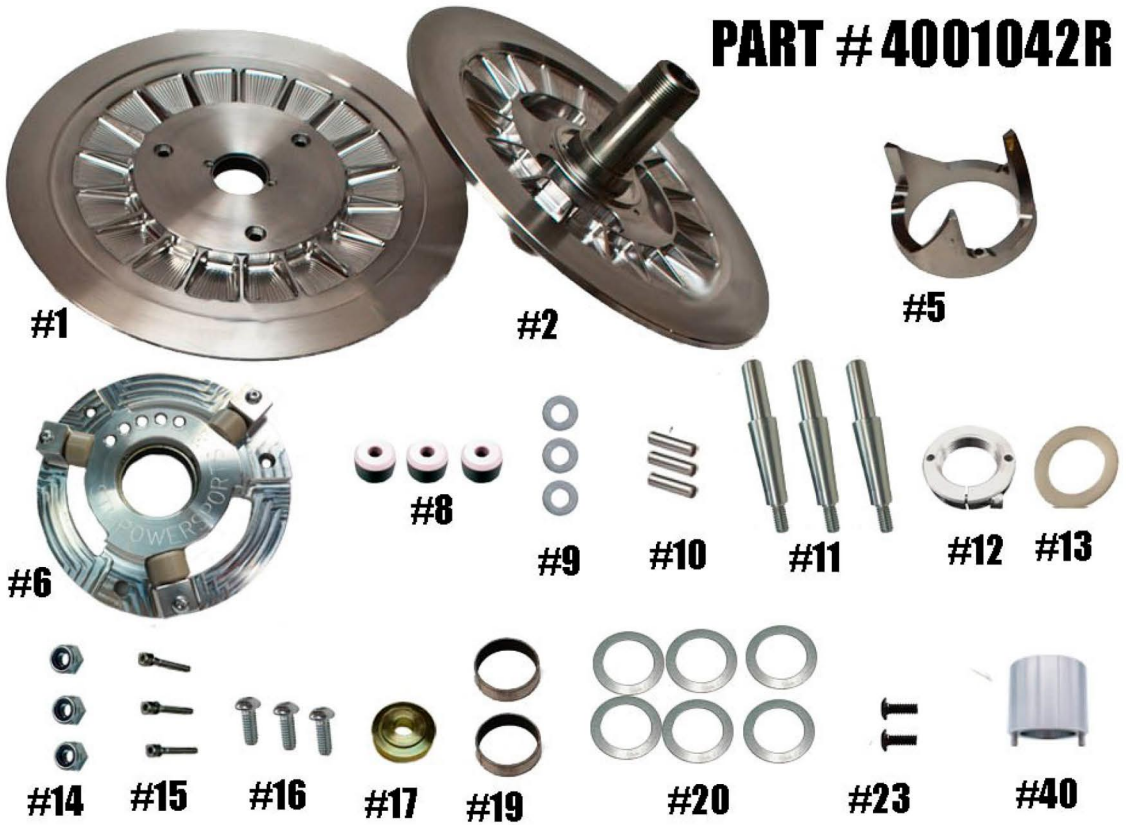

# 2012-15 ARCTIC CAT PROGCROSS GEN 1 TUNER INSTRUCTIONS

## PART # 4001042R

Item#	Part#	Description	QTY
1	4001040	TUNER MOVABLE SHEAVE	1
2	4001039	TUNER FIXED SHEAVE ASSY	1
5	HXAC (Designate Angle)	OLD STYLE ARCTIC CAT HELIX	1
6	1001055	BILLET GEN 1 TUNER ROLLER COVER	1
8	1001047	TUNER GEN 1 ROLLER	3
9	C164368-3	BILLET ROLLER COVER STEEL WASHER SET (3)	1
10	¼"X1"PD	TUNER SECONDARY ROLLER PIN ¼"x1" PULL DOWEL	3
11	1001057	ROLLER COVER POST	3
12	1001059	TUNER ADJUSTER NUT	1
13	1001060	ADJUSTER NUT THRUST WASHER	1
14	1001061	NYLOC LOCKNUT - 5/16"x18 -Torque to 20 ft./lbs.	3
15	1001062	HELIX RETAINING SCREWS & LOCKWASHER SET (3)	1
16	1001063	COVER POST RETAINING BOLT SET (3)	1
17	4001041	TUNER SECONDARY BOLT RETAINING WASHER	1
19	2408	COVER & MOVABLE BUSHING	2
20	98055A325-6	TUNER OFFSET SHIM (Set of 6)	1
23	8-32X3/8BHCS	SHEAVE BUSHING RETAINING SCREW SET (2)	2
40	1001064	TUNER SECONDARY ADJUSTER NUT TOOL	1