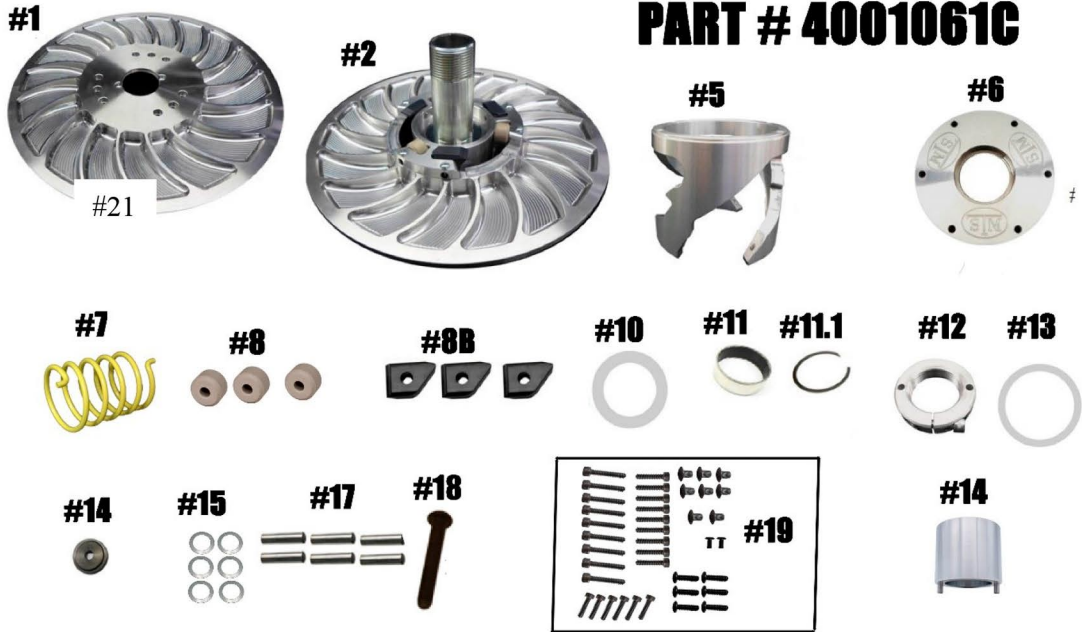

Arctic Cat 2012-15 ProCross 800 STM Gen 2 Tuner Secondary Clutch – Compression Style

PART # 4001061C

ITEM#	Part #	Description	QTY
1	4001063	MOVABLE SHEAVE	1
2	4001062	FIXED SHEAVE / POST ASSY	1
5	HXSM 2S	HELIX	1
6	1001067	HD COMPRESSION SPRING HELIX COVER	1
7	ATVSS	KSS STYLE COMPRESSION SPRING	1
8	1001047	TUNER GEN 1 ROLLER	3
8B	1001077	REVERSE BUTTONS	3
10	1001060	ADJUSTER NUT WASHER	1
11, 11.1	2408 /VH175	COVER AND MOVABLE SHEAVE BUSHING / BUSHING RETAINING CLIP	2
12	1001059	ADJUSTMENT NUT	1
13	1001049	HELIX COVER HD SPRING WASHER	1
14	4001041	RETAINING WASHER	1
15	98055A325-6	TUNER OFFSET SHIM - SET OF 6	1
17	¼"X1"PD	TUNER SECONDARY ROLLER PIN ¼"x1" PULL DOWEL	6
18	M8-1.25x110	RETAINING BOLT	1
19	1001034	TUNER FASTNER KIT	1
40	1001064	ADJUSTER NUT TOOL	1

* * * Please visit website for item pricing * * *

It's important to completely read the directions before installing the clutch!

Installing the STM Tuner Secondary

STM Powersports

(248) 673-8408

www.stmpowersports.com