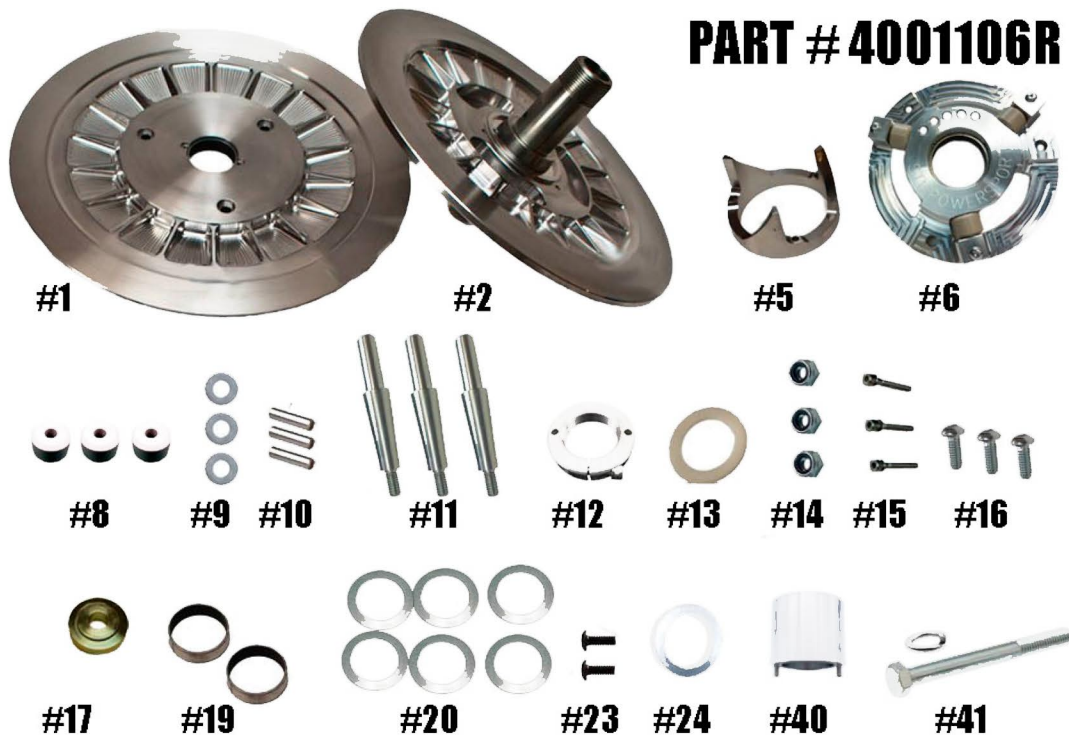

# 2016-2023 ARCTIC CAT SNOWMOBILE GEN 1 ROLLER TUNER INSTRUCTIONS

## PART # 4001106R

Item#	Part#	Description	QTY
1	4001040	SNOWMOBILE TUNER MOVABLE SHEAVE GEN 1	1
2	4001170	GEN 1 TUNER FIXED SHEAVE & POST ASSY	1
5	HXAC	OLD STYLE ARCTIC CAT HELIX	1
6	1001055	BILLET GEN 1 TUNER COVER	1
8	1001047	TUNER GEN 1 ROLLERS	3
9	C164368-3	BILLET ROLLER COVER STEEL WASHER SET (3)	1
10	¼"x1"PD	TUNER SECONDARY ROLLER PIN ¼"x1" PULL DOWEL	3
11	1001057	ROLLER COVER POST	3
12	1001059	TUNER ADJUSTER NUT	1
13	1001060	ADJUSTER NUT THRUST WASHER	1
14	1001061	NYLOC LOCKNUT - 5/16"x18 -Torque to 20 ft./lbs.	3
15	1001062	HELIX SCREW SHCS & LOCKWASHER SET (3)	1
16	1001063	BUTTON & ROLLER POST RETAINING BOLT SET (3)	1
17	2001110	BOLT RETAINING WASHER	1
19	2408	COVER BUSHING	1
19	2408	MOVABLE BUSHING	1
20	98055A325-6	OFFSET SHIM SET (6)	1
23	8-32X3/8BHCS	BUSHING RETAINING SCREW	2
24	1001478	.275 OFFSET SPACER SHIM (2017-23 MODELS ONLY)	1
40	1001064	ADJUSTER NUT TOOL	1
41	2001144	2023 & NEWER TUNER SECONDARY BOLT M10X1.25X75MM (TORQUE TO 35 FT/LBS)	1