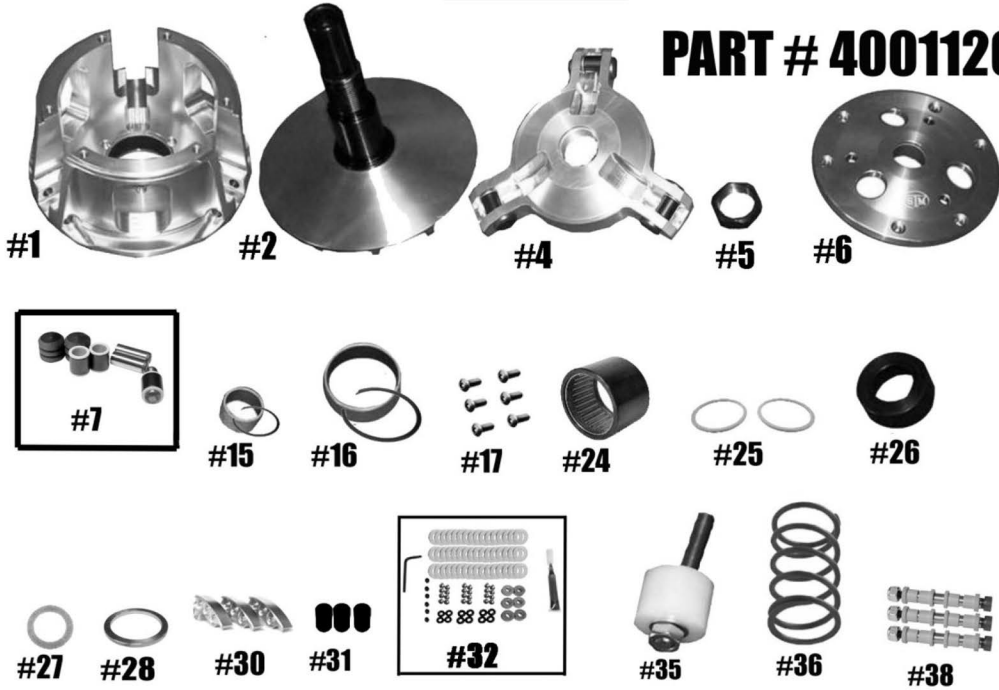

### PART # 4001126

QTY	ITEM#	DESCRIPTION	PART#
1	1	RAGE 3 MOVABLE SHEAVE	4001115
1	2	FIXED SHEAVE AND POST ASSY (Left-Hand Thread)	4001006 / 4001005
1	4	SPIDER (Left-Hand Thread) (Torque to 500 ft/lbs.)	1001278
1	5	SPIDER NUT (Left-Hand Thread) (Torque to 550 ft/lbs.)	1001044
1	6	RAGE 3 & 6 PRIMARY COVER	4001021
1	7	COMPOSITE ROLLER BUSHING STYLE PIN-ROLLER KIT	1001546
1	15	MOVABLE BUSHING w/ SNAP RING	1001004/VH225
1	16	COVER BUSHING w/ SNAP RING	1810.590/VH131
1	17	COVER SCREW SET	1001018
1	24	2-WAY BEARING 47MM	1001000
2	25	BEARING THRUST WASHER	1001019
1	26	BEARING RETAINER CAP	4001000
1	27	SPIDER SHIM .060	1001204
1	28	PRIMARY SPRING SPACER .125 SHIM	1001276
3	30	CAM ARM	1001306
3	31	CAM ARM BUSHING	1001203
1	32	SUPERTIP FASTENER KIT (3 ARM)	30 FK3
1	35	COMPRESSION TOOL - M14 x 1.5	1001043
1	36	PATV STYLE PRIMARY SPRING	PER APPLICATION
3	38	CONVERSION PIN-5/16" FIXED PIN .470 WIDE WEIGHT	1001320