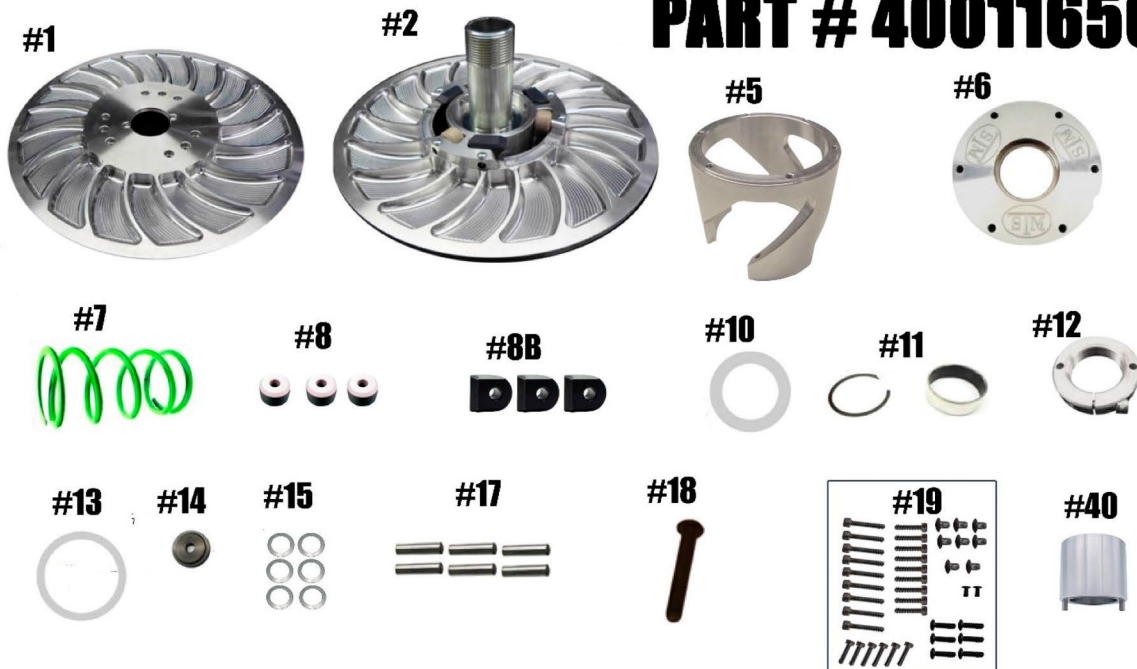

# STM TUNER INSTRUCTIONS

## 2012-15 AC PROGCROSS 1100 COMPRESSION GEN 2

### PART # 4001165C

ITEM#	PART #	DESCRIPTION	QTY
1	4001063	MOVABLE SHEAVE	1
2	4001168	FIXED SHEAVE / POST ASSY	1
5	HXATV	HELIX	1
6	1001067	HD COMPRESSION SPRING COVER	1
7	ATVSS	KSS STYLE COMPRESSION SPRING	1
8	1001047	ROLLER	3
8B	1001048	BUTTON	3
10	1001060	ADJUSTER NUT WASHER	1
11	2408 /VH175	COVER & MOVABLE SHEAVE BUSHING / RETAINING CLIP	2
12	1001059	ADJUSTMENT NUT	1
13	1001049	HELIX COVER HD SPRING WASHER	1
14	4001041	BOLT RETAINING WASHER	1
15	98055A325-6	TUNER OFFSET SHIM - SET OF 6	1
17	¼"X1"PD	¼" x 1" PULL DOWEL	6
18	M8-1.25x110	RETAINING BOLT (Torque to 40/50 ft/lbs)	1
19	1001034	TUNER FASTENER KIT (Torque to 105 in./lbs.)	1
40	1001064	ADJUSTER NUT TOOL	1