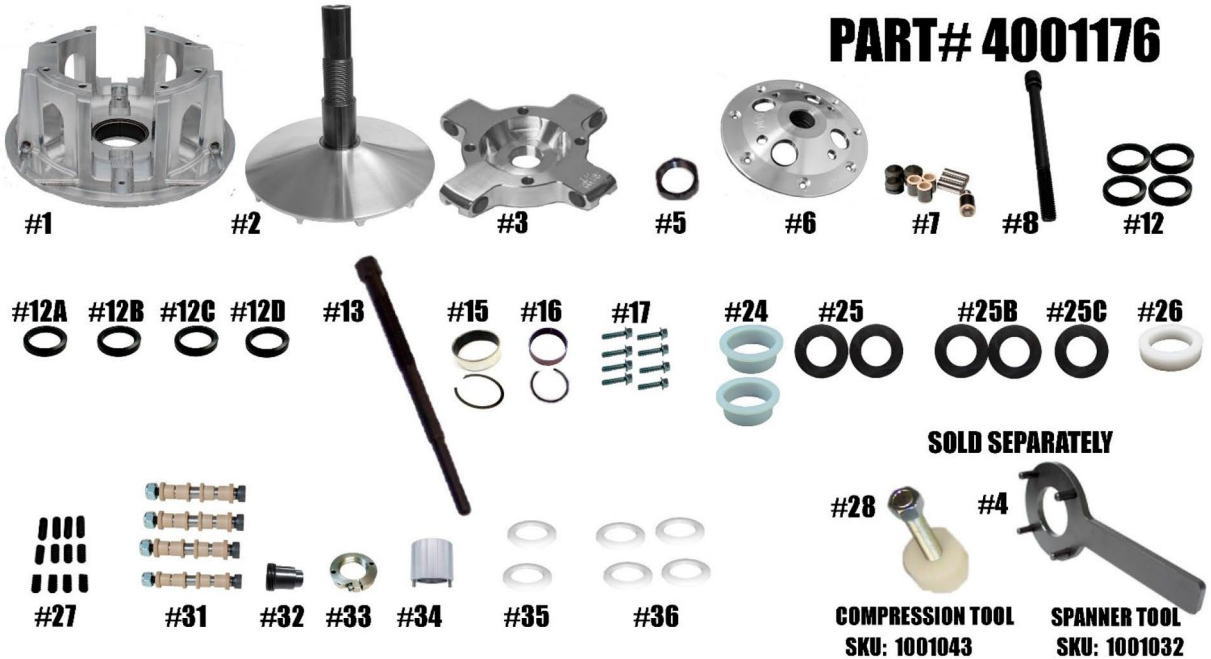

STM RAGE 4WSP-TRA PRIMARY SCREW-ON 35mm 4-STROKE

PART# 4001176

SOLD SEPARATELY

#28 **#4**
COMPRESSION TOOL **SPANNER TOOL**
SKU: 1001043 **SKU: 1001032**

ITEM#	PART #	DESCRIPTION	QTY
1	1001629	RAGE 4 WSP SNOWMOBILE PRIMARY MOVABLE SHEAVE	1
2	4001177	WSP-TRA 35m 4-STROKE FIXED SHEAVE AND POST ASSY	1
3	1001608	RAGE 4 WIDE ARM SPREAD PIN ATV SPIDER (Torque to 500 ft./lbs.)	1
4	1001032	RAGE 4 & 8 SPANNER TOOL- SOLD SEPARATELY	1
5	3001005	SPIDER NUT RAGE PRIMARY (Torque to 550 ft./lbs.)	1
6	1001640	RAGE 4 WSP TRA SPRING COVER	1
7	1001643	4-ARM WIDE SPIDER REBUILD KIT w/ COMPOSITE ROLLER BUSHINGS .610 ROLLER	1
8	4001112	RAGE PRIMARY RETAINING BOLT M-12 x 1.25 x 9.125" (Torque to 65 ft./lbs.)	1
12	1001402	BELT SHIM .06 THICK FOR 1.875" DIA POST	3
12A	1001527-04	BELT SHIM .04 FOR PRIMARY for 1.875" DIA POST	1
12B	1001527-05	BELT SHIM .05 FOR PRIMARY for 1.875" DIA POST (1.38 WIDE BELT)	1
12C	1001527-120	BELT SHIM .120 FOR PRIMARY for 1.875" DIA POST (1.44 WIDE BELT)	1
12D	1001527-140	BELT SHIM .140 DOR PRIMARY for 1.875" DIA POST (1.480 WIDE BELT)	1
13	1001346	35mm 4-STROKE PRIMARY CLUTCH PULLER M-14 x 1.5	1
15	1001004 / VH225	MOVABLE BUSHING W/ RETAINING CLIP	1
16	1810 / VH131	COVER BUSHING W/ RETAINING CLIP	1
17	1001561	SNOWMOBILE PRIMARY 4 & 8 ARM COVER SCREW SET (Torque to 105 in./lbs.)	1
24	1001091	TRA SPRING SPACER	2
25	C152994	SCREW-ON HD SPIDER SHIM .03 THICK for 1.875" DIA POST	2
25B	C166597	SCREW-ON HD SPIDER SHIM .06 THICK for 1.875" DIA POST	2
25C	1001212	.075 THICK SPIDER SHIM	1
26	1001092	SPRING SPACER for PS STYLE SPRINGS for SCREW-ON STM RAGE PRIMARY	1
27	1001094	RAGE PRIMARY CAM ARM POSITIONING ADJUSTMENT SET SCREW SET	1
28	1001043	RAGE ATV PRIMARY COMPRESSION TOOL (M-14x1.5) -SOLD SEPARATELY	1
31	HIGHLIGHTED IS USED	"WIDE" PRIMARY CONVERSION PIN KIT OPTIONS BELOW	4
	5/16" FIXED PIN for .470 WIDE WEIGHT	1001606	5/16" NON-FIXED PIN for .470 WIDE WEIGHT
	5/16" FIXED PIN for .570 WIDE WEIGHT	1001574	5/16" NON-FIXED PIN for .570 WIDE WEIGHT
32	1001360	SCREW-ON QUICK ADJUST BASE 15.55.35	1
33	1001171	RAGE PRIMARY QUICK ADJUST ADJUSTMENT NUT	1
34	1001064	STM TUNER SECONDARY ADJUSTER NUT TOOL	1
35	1001173	RAGE PRIMARY QUICK ADJUST .030 SHIM	2
36	1001172	RAGE PRIMARY QUICK ADJUST .060 SHIM	4